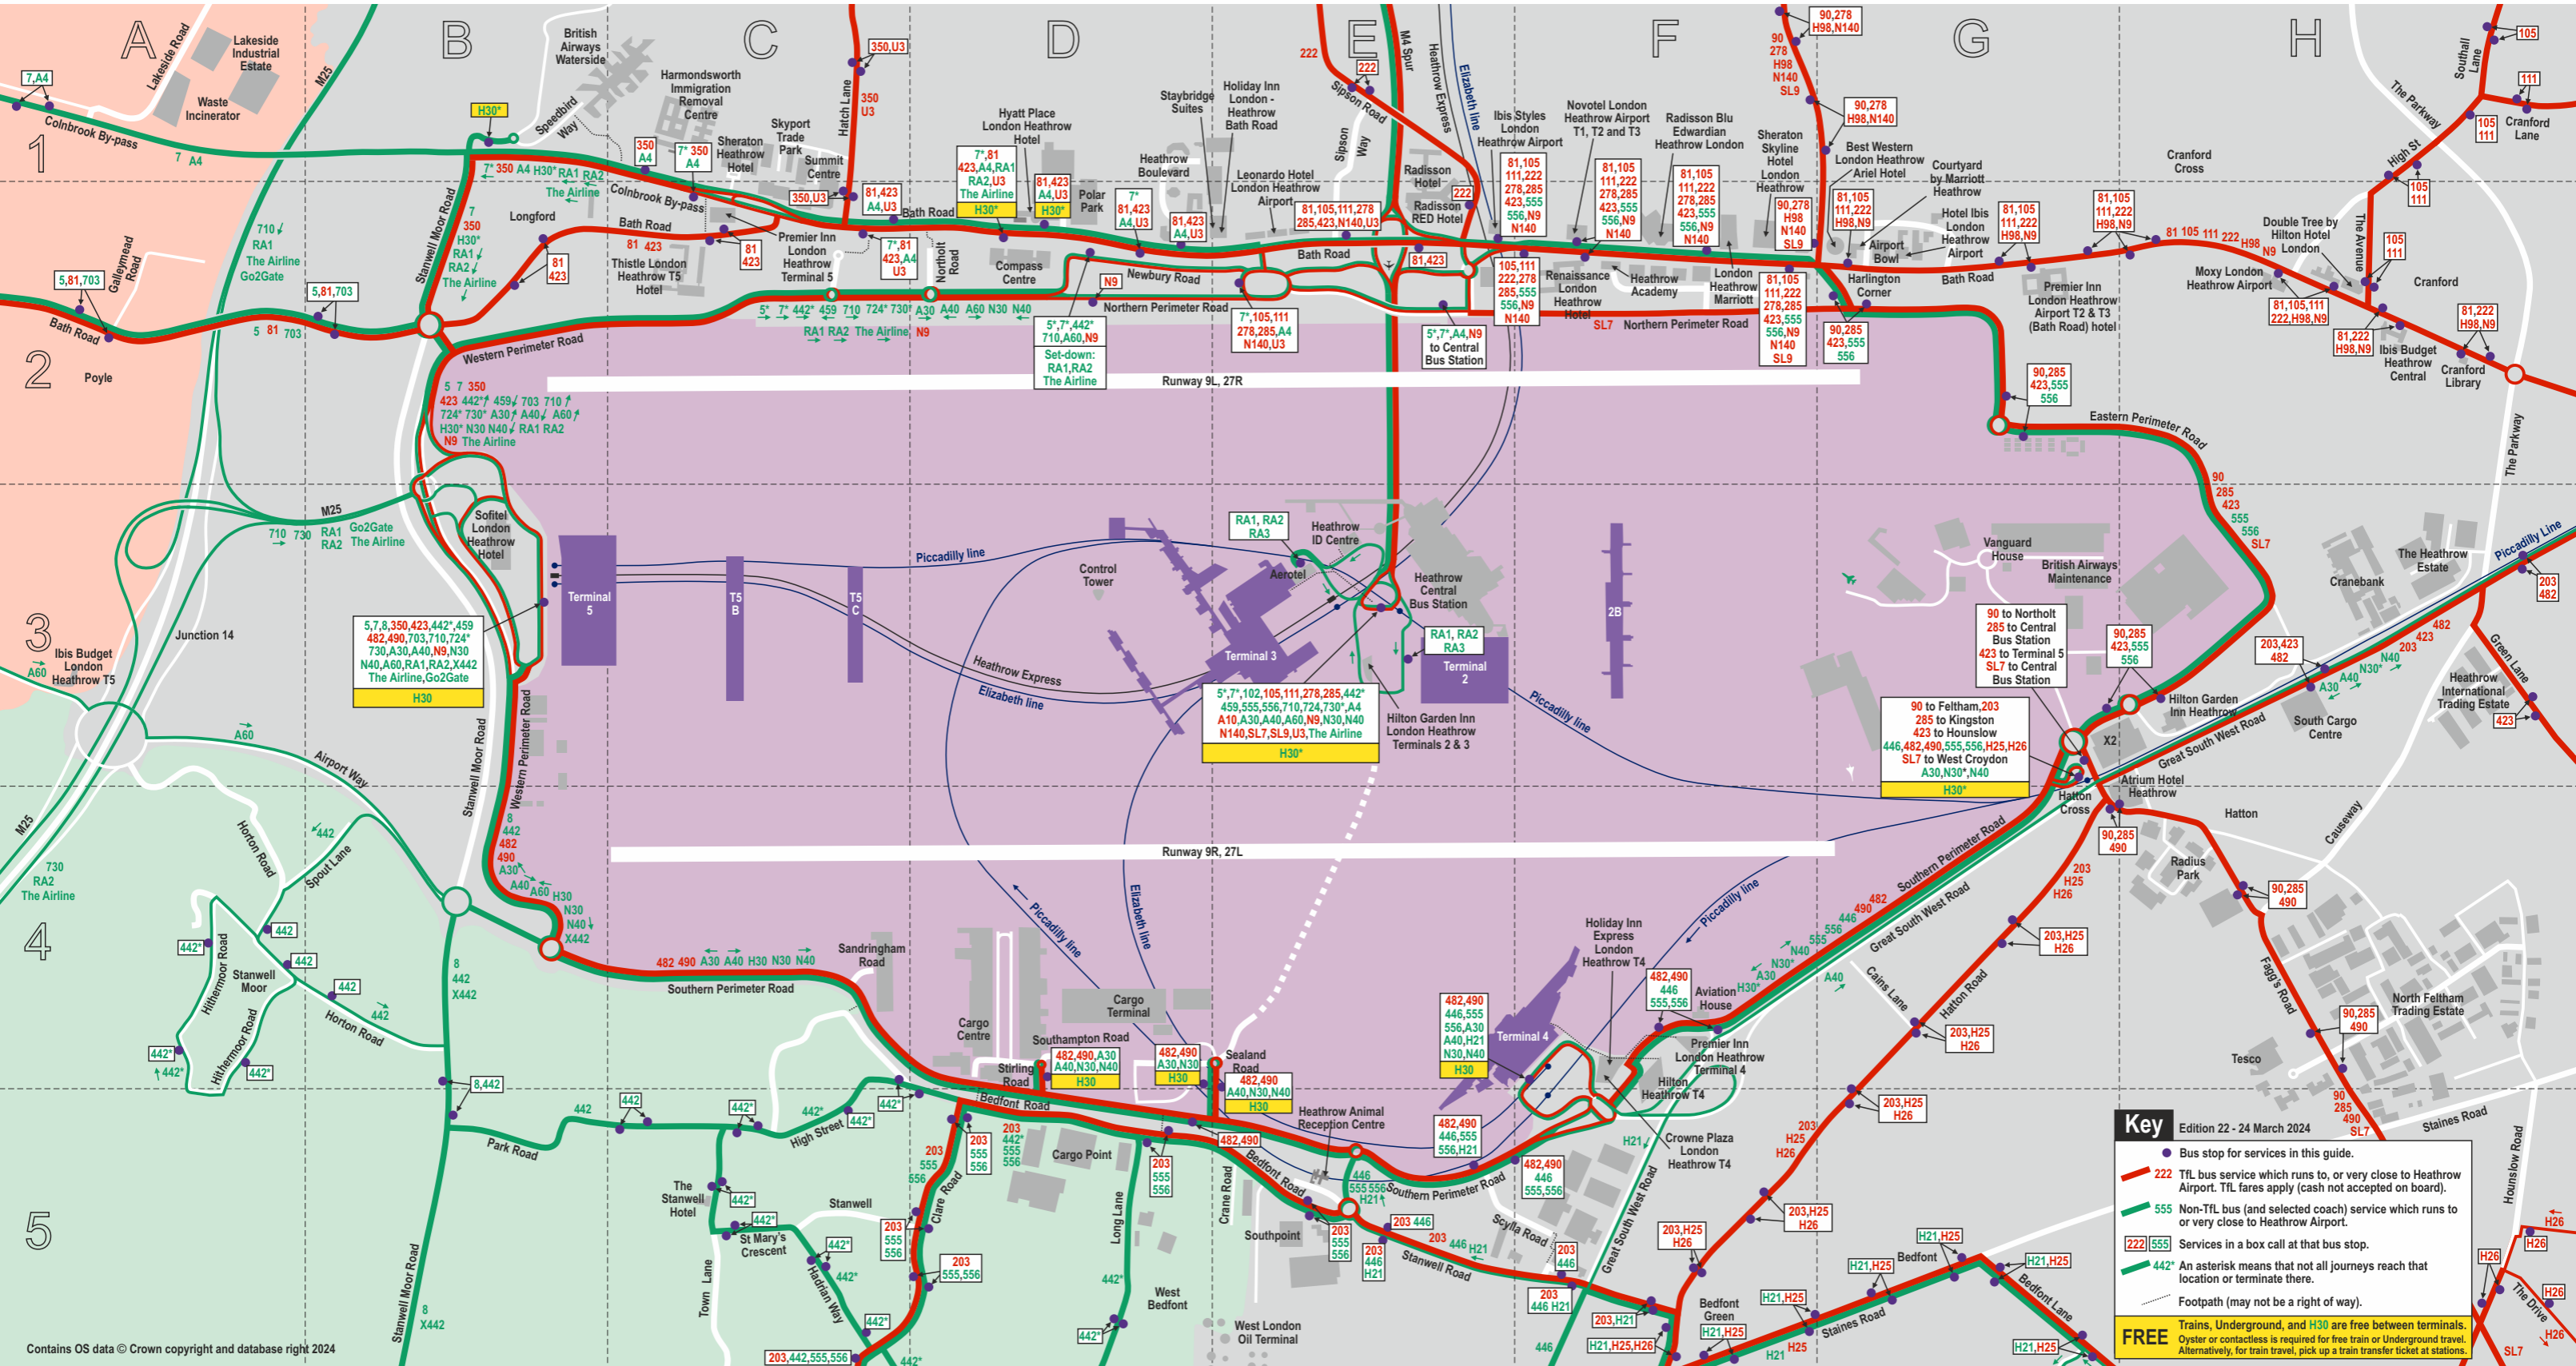

Offices & Industrial (and grid references)

- Aviation House F4
- British Airways Maintenance G3
- British Airways Waterside B1 / C1
- Cargo Terminal D5
- Cargo Terminal D4
- Compass Centre D2
- Cranebank H3
- Galleymead Road A2
- Hammondsworth Immigration Removal Centre C1
- Heathrow Academy F2
- Heathrow Animal Reception Centre E5
- Heathrow Boulevard D1 / D2
- Heathrow Estate H3
- Heathrow International Trading Estate H3
- Lakeside Industrial Estate A1
- North Feltham Trading Estate H4
- Polar Park D2
- Radius Park H4
- Scylla Road E5 / F5
- Sealand Road E4 / E5
- Skyport Trade Park C1
- South Cargo Centre H3
- Southpoint E5
- Stirling Road D4
- Summit Centre C1
- Vanguard House G3
- West London Oil Terminal E5
- X2 G3 / H3

Contains OS data © Crown copyright and database right 2024

Heathrow area bus map