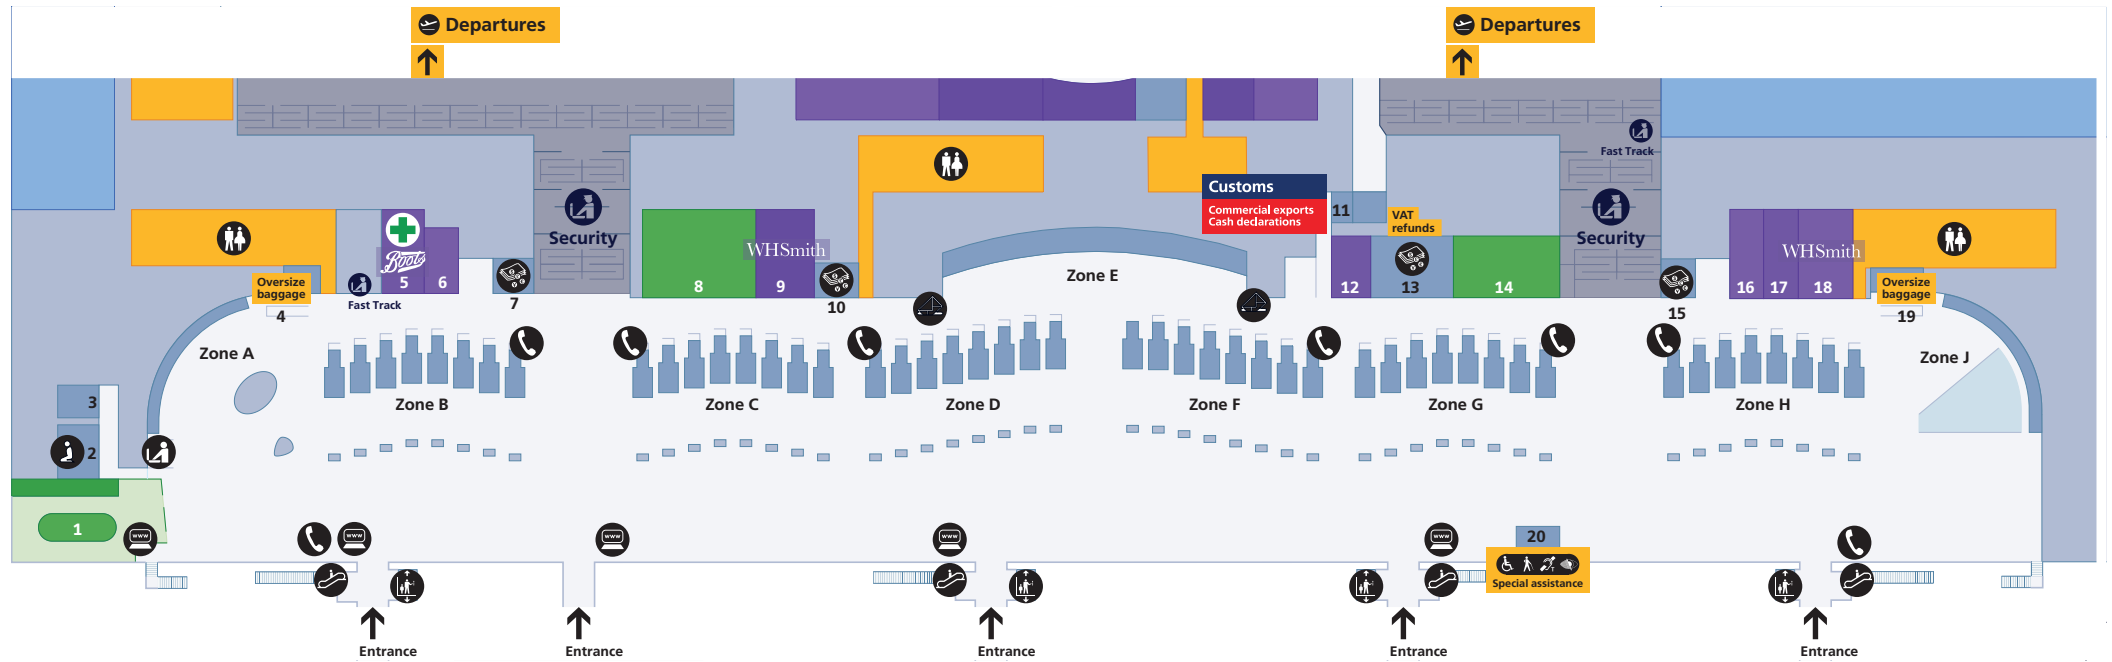

## Overview

### Contents

Heathrow Airport overview	1
Check-in	2
<b>Departures</b>	
Level 3 (Check-in level)	3
Level 2 (Gates A1–A23)	4
Terminal 5B (Gates B32–B48)	5
Terminal 5C (Gates C52–C66)	6
<b>Arrivals</b>	
Arrivals	7
Onward travel	8

## Check-in Level 3

Shopping	
Boots	5
Excess Baggage Company	6, 12
Rolling Luggage	16
T5 Fine Art Gallery	17
WHSmith	9, 18

Food and drink	
<b>Cafés</b>	
Caffè Nero	1
<b>Bars and restaurants</b>	
Carluccio's	8
Coming Soon	14

## Departures

Terminal 5C (Gates C52–C66)

Shopping	
Boots	2
WHSmith	3
World Duty Free	4

Food and drink	
Starbucks	1

Services		
British Airways customer services	6	Lift
Cash machine		Multi-faith prayer room 7
Escalator		Pharmacy 2
Information		Seating
Internet facility		Special assistance 5
Free Wi-Fi is available throughout the terminal. Network name: _Heathrow Wi-Fi		Telephone
		Toilets
		Accessible toilet All
		Baby care All
		Drinking fountain All