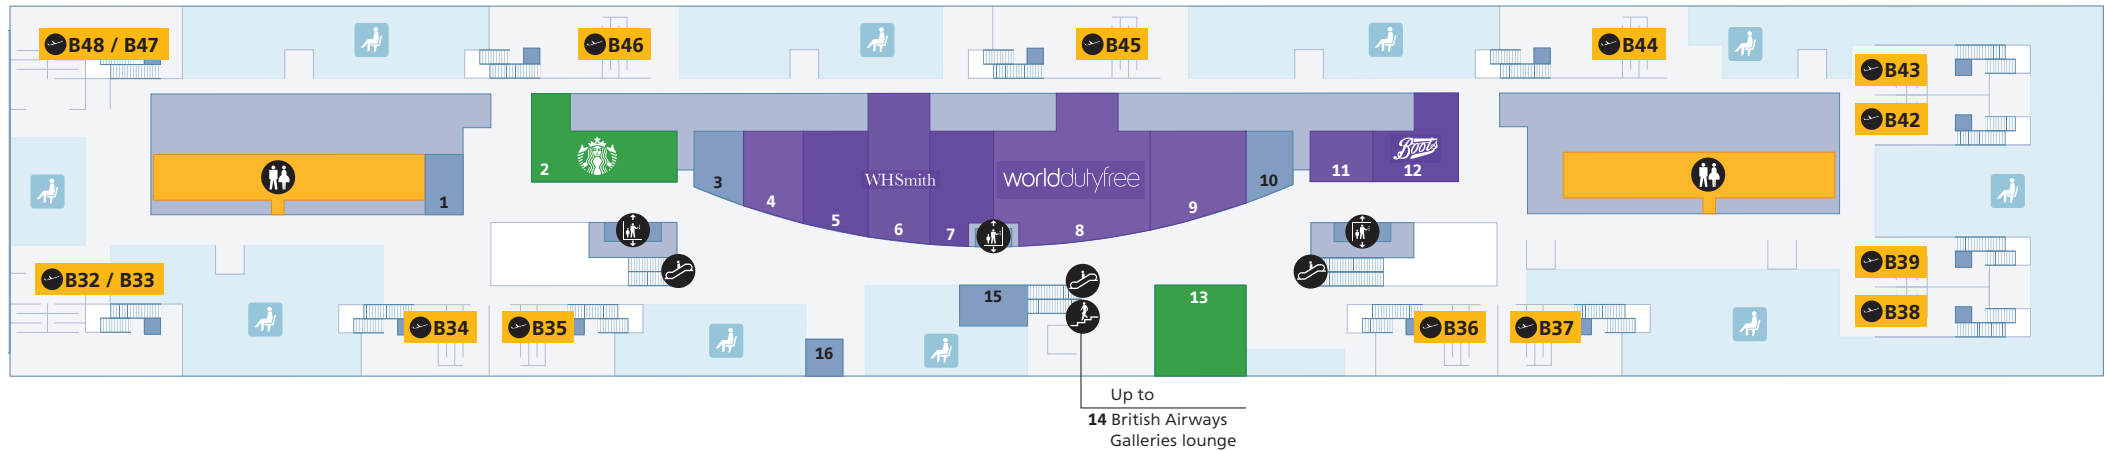

Terminal 5

Departures

Terminal 5B (Gates B32–B48)

Up to
14 British Airways
Galleries lounge

Contents

Heathrow Airport overview	1
Check-in	2
Departures	
Level 3 (Check-in level)	3
Level 2 (Gates A1–A23)	4
Terminal 5B (Gates B32–B48)	5
Terminal 5C (Gates C52–C66)	6
Arrivals	
Arrivals	7
Onward travel	8

Shopping	
Be Relax	4
Boots	12
Dixons Travel	9
Harrods	5
Rolling Luggage	7
Sunglass Hut	11
WHSmith	6
World Duty Free	8

Food and drink	
Cafés	
Starbucks	2
Bars and restaurants	
Wetherspoon Express	13

Services		
Airline lounges		Escalator
British Airways Galleries lounge	14	Information
British Airways customer services	15	Internet facility
Bureau de change		Lift
Travelex	3, 10	Multi-faith prayer room
VAT refunds managed by Travelex	10	Pharmacy
		Seating
		Special Assistance
		16
		Stairs
		Telephone
		Toilets
		Accessible toilet
		All
		Baby care
		All
		Drinking fountain
		All
		VAT refunds managed by Travelex
		10
Free Wi-Fi is available throughout the terminal. Network name: _Heathrow Wi-Fi