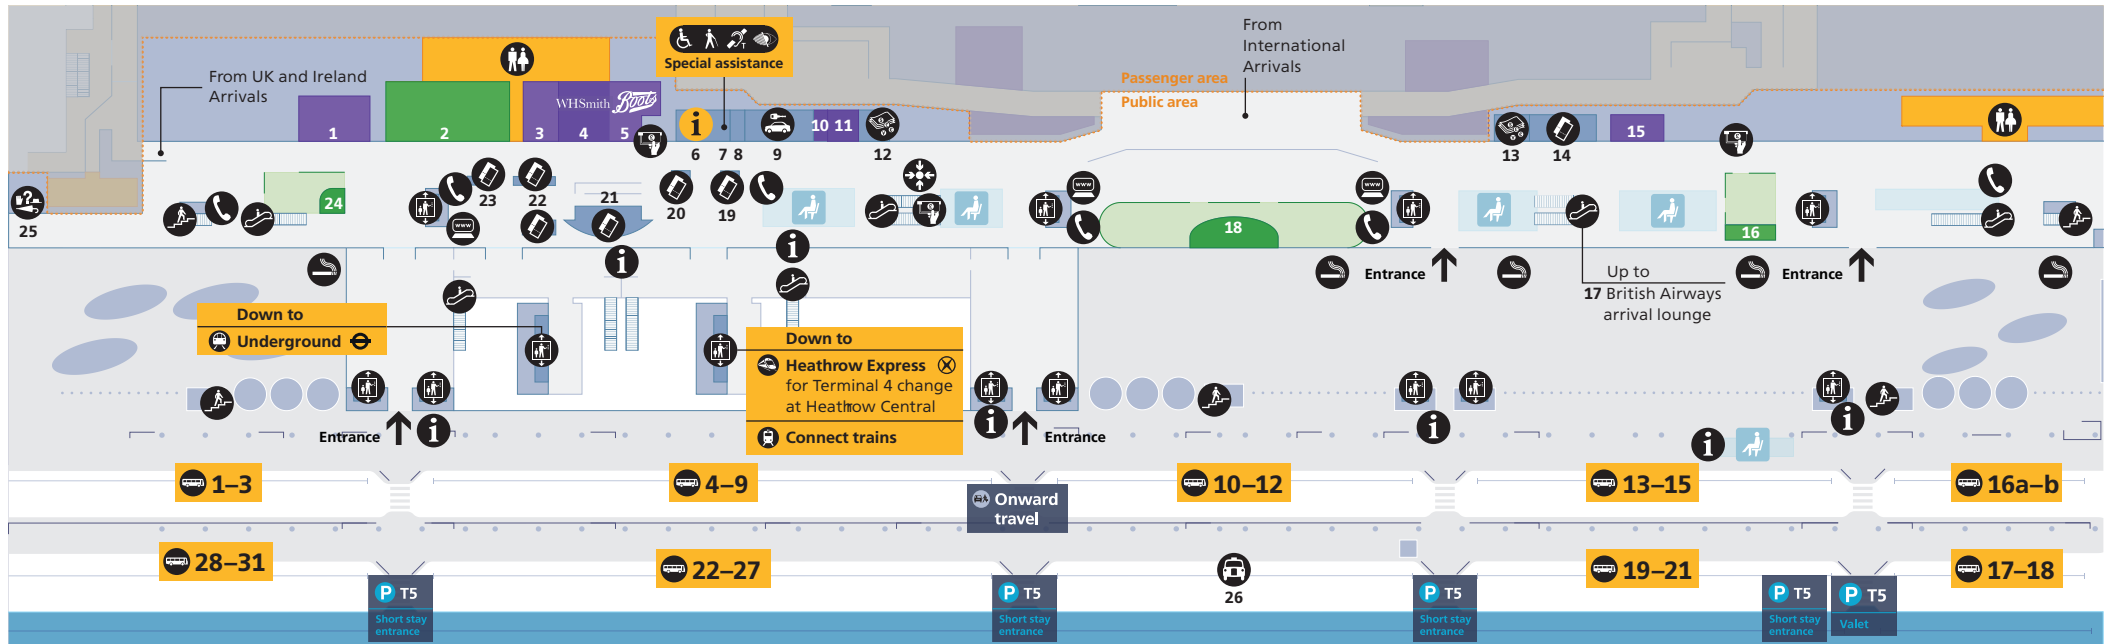

Terminal 5

Arrivals (Onward travel)

Ground floor

Shopping	
Boots	5
Excess Baggage Company	1
Hair Express Bar	8
Sim Local	10
Voyager Entertainment	3, 15
We Know London	11
WHSmith	4

Food and drink	
Caffè Nero	16
Costa Coffee	18
Giraffe	24
M&S Simply Food	2

Bus and coach stop allocation	
Group travel	16 16a 16b
Hotel Hoppa, Hotel by bus, T4 Hilton Hotel	26-27
Express coach – National Express	11-15
National Express Coach / Railair	9
Oxford the Airline	10
Transport for London (TfL) – drop/stand	1-8
Staff bus N1 / N5	24
Staff bus N2	25
BA and BA crew coaches	21
Business parking, Long stay	22
Car rental (off airport) Dollar, Thrifty, Sixt	28
Car rental (on airport) Avis, Budget, Europcar, National, Alamo, Enterprise, Hertz	19
Car parking (off airport) Click Park, Purple Parking, Purple Parking Business, Reeds	29

Services	
Airline lounge	British Airways arrival lounge 17
Airport information	5
Bureau de change	Travellex 12, 13
Bus Stop	
Car rentals desk	8
Cash machine	
Escalator	
Help point	
Internet facility	
Lift	
Lost property	25
Meeting point	
Seating	
Smoking area	
Special assistance	6
Stairs	
Taxi rank	26
Telephone	
Ticket sales	Heathrow Express 19 National Express 14 Underground 20-23
Toilets	
Accessible toilet	All
Baby care	All

Free Wi-Fi is available throughout the terminal. Network name: _Heathrow Wi-Fi

Contents

Heathrow Airport overview	1
Check-in	2
Departures	
Level 3 (Check-in level)	3
Level 2 (Gates A1-A23)	4
Terminal 5B (Gates B32-B48)	5
Terminal 5C (Gates C52-C66)	6
Arrivals	
Arrivals	7
Onward travel	8