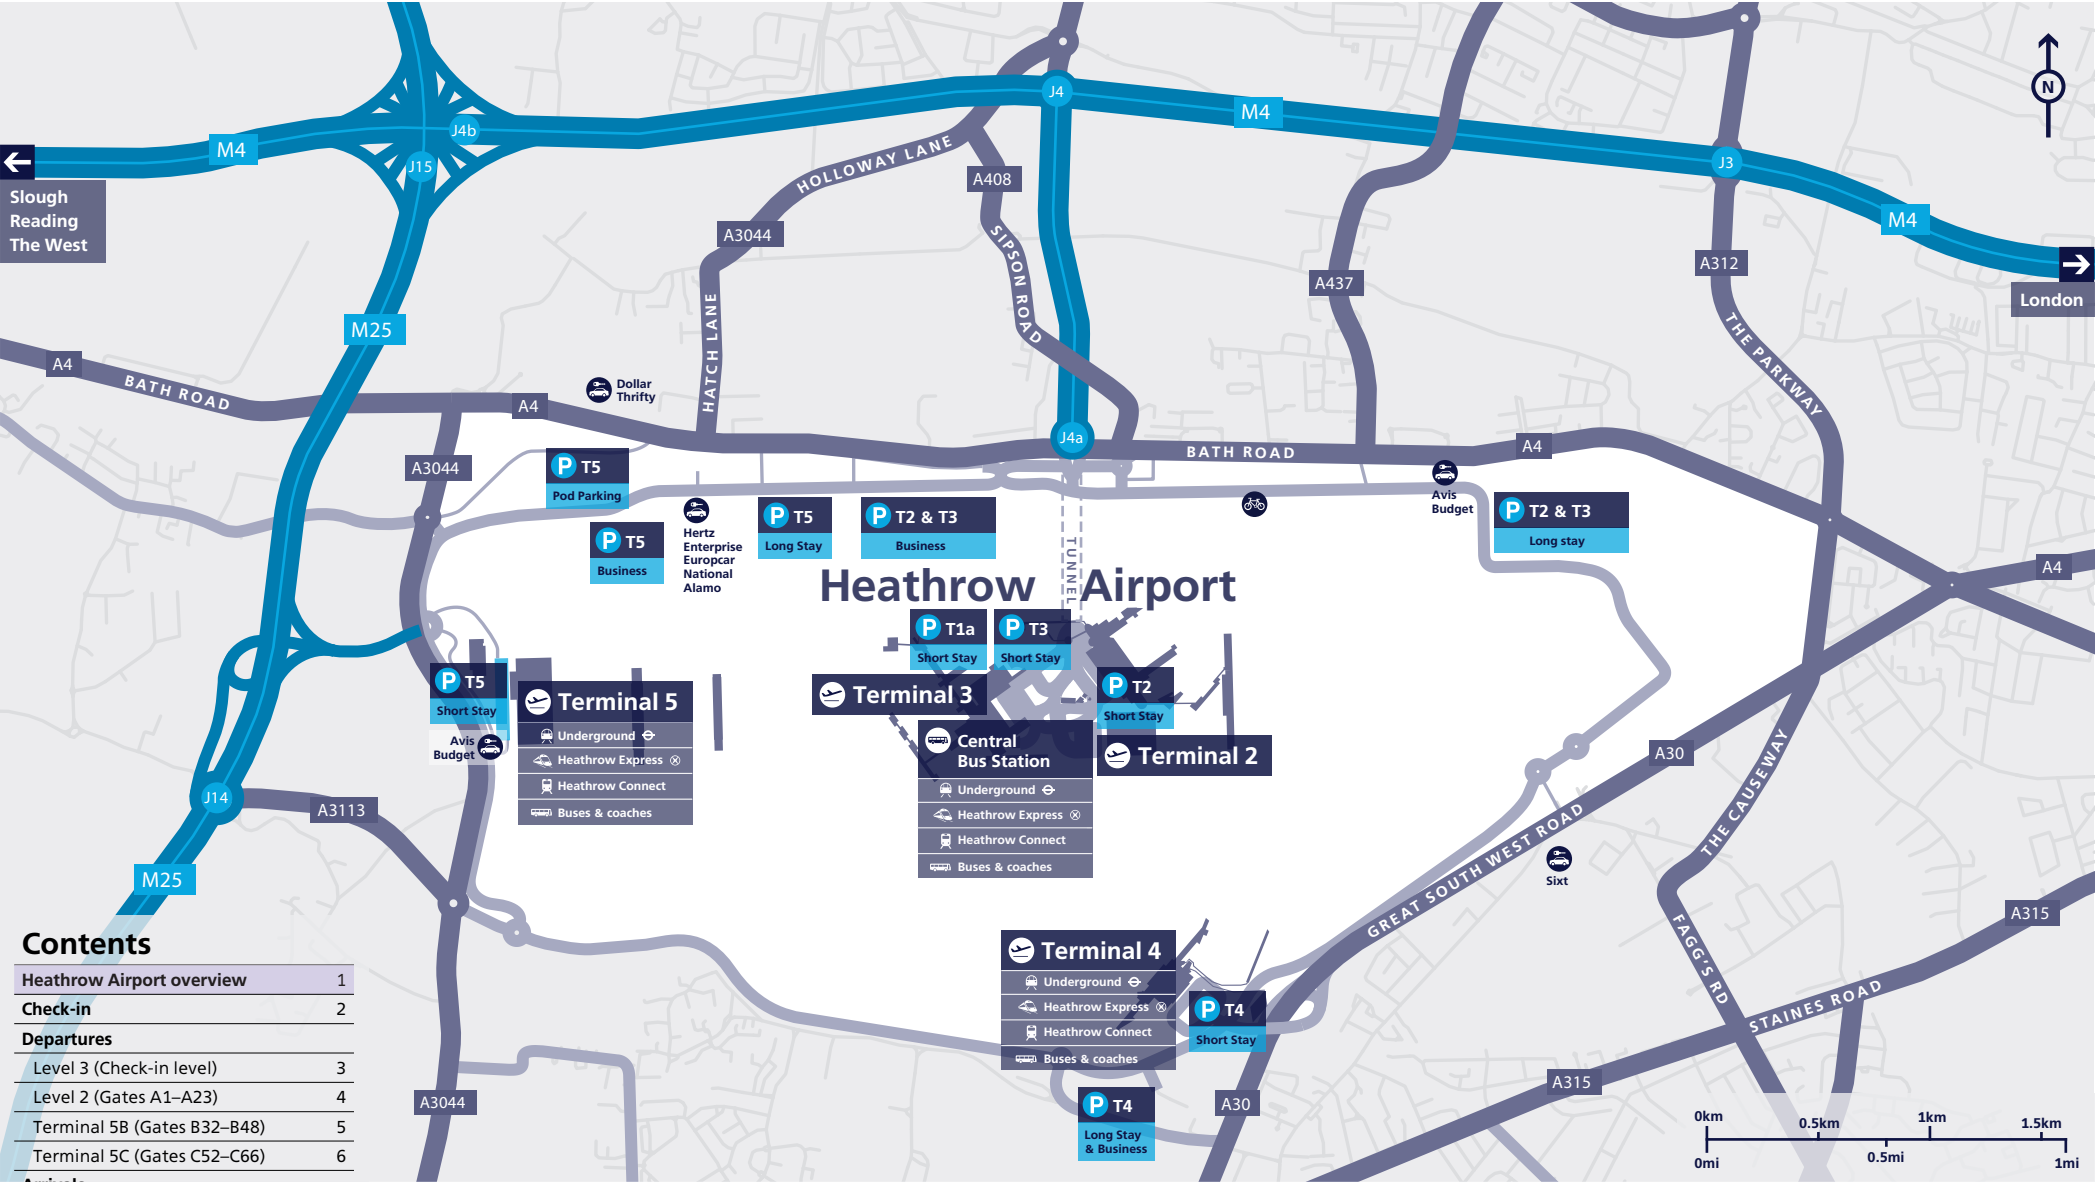

# Heathrow Airport

### Contents

Heathrow Airport overview	1
Check-in	2
<b>Departures</b>	
Level 3 (Check-in level)	3
Level 2 (Gates A1–A23)	4
Terminal 5B (Gates B32–B48)	5
Terminal 5C (Gates C52–C66)	6
<b>Arrivals</b>	
Arrivals	7
Onward travel	8

# Terminal 5