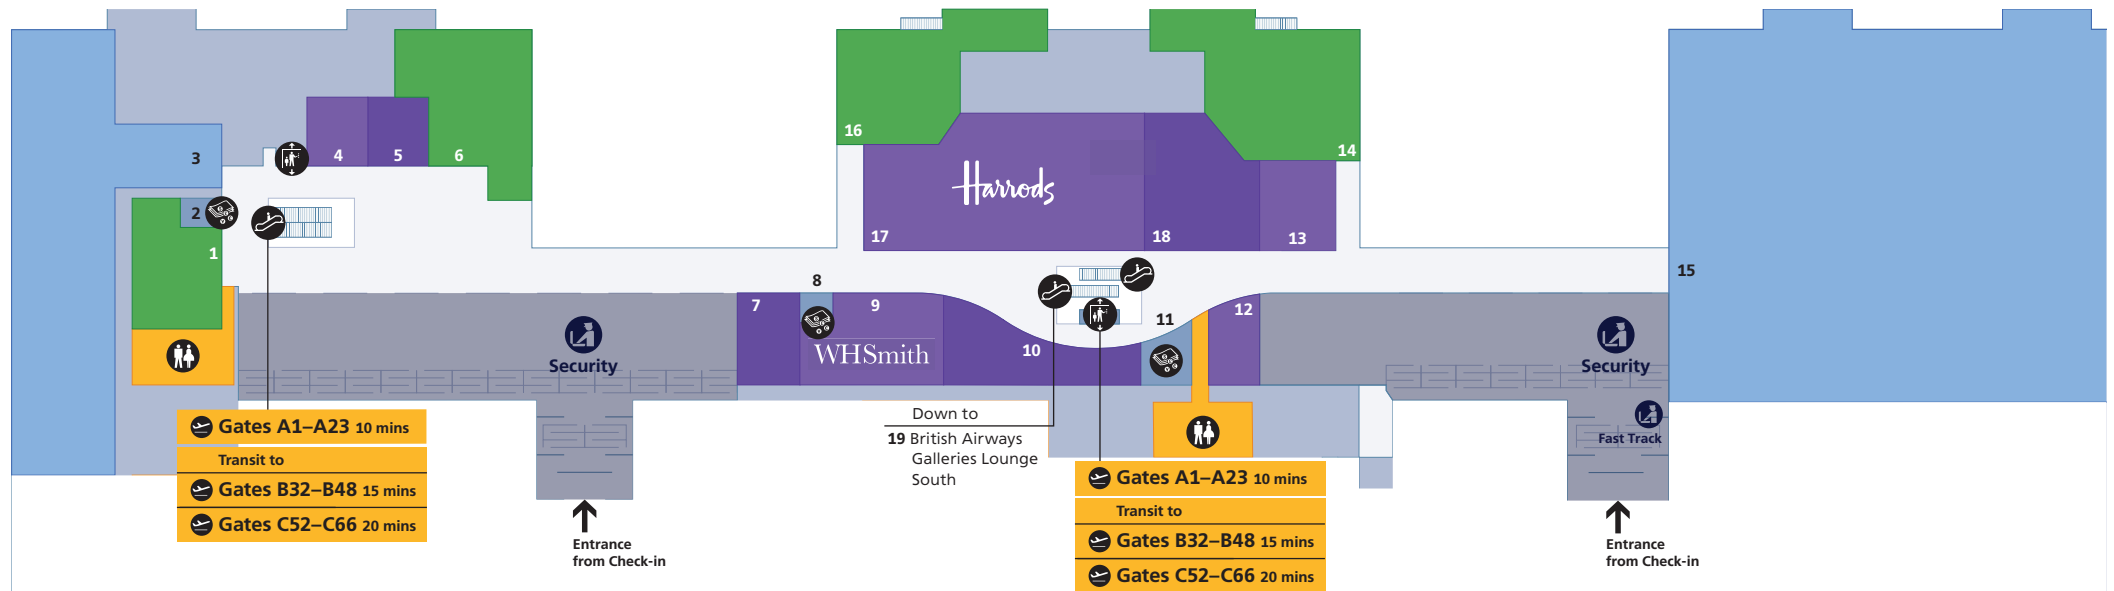

Terminal 5

Departures

Level 3 (Check-in level)

Contents

Heathrow Airport overview	1
Check-in	2
Departures	
Level 3 (Check-in level)	3
Level 2 (Gates A1-A23)	4
Terminal 5B (Gates B32-B48)	5
Terminal 5C (Gates C52-C66)	6
Arrivals	
Arrivals	7
Onward travel	8

Shopping	
Accessorize	7
Boots	13
Collection	18
Dixons Travel	10
Glorious Britain	4
Hamleys	5
Harrods	17
The Harry Potter Shop	12
WHSmith	9

Food and drink	
Cafés	
Giraffe	6
Bars and restaurants	
Gordon Ramsay Plane Food	14
Huxley's	1
Wagamama	16

Services		
Airline lounges	Bureau de change	Lift
British Airways 15	Travelex 2, 8, 11	Postbox
Concorde Room	VAT refunds 8, 11 managed by Travelex	Stairs
British Airways 3	Pharmacy 12	Toilets
Galleries Lounge North	Cash machine	Accessible toilet All
British Airways 19	Commercial exports 19	Baby care All
Galleries Lounge South	Escalator	VAT refunds 8, 11 managed by Travelex
	Information	
Free Wi-Fi is available throughout the terminal. Network name: _Heathrow Wi-Fi