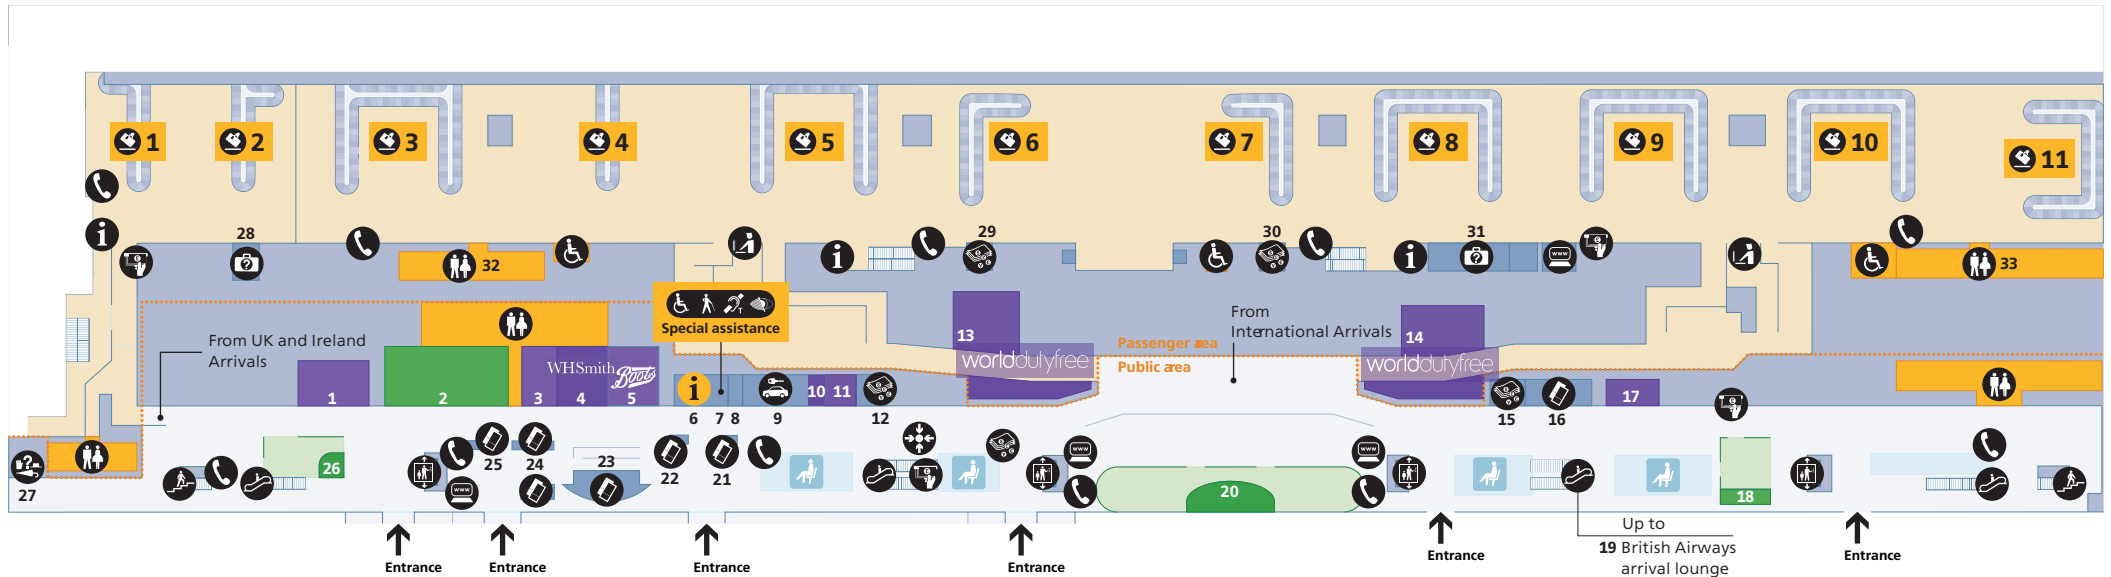

Terminal 5

Arrivals

Ground floor

Contents

Heathrow Airport overview	1
Check-in	2
Departures	
Level 3 (Check-in level)	3
Level 2 (Gates A1–A23)	4
Terminal 5B (Gates B32–B48)	5
Terminal 5C (Gates C52–C66)	6
Arrivals	
Arrivals	7
Onward travel	8

Shopping

Boots	5
Excess Baggage Company	1
Hair Express Bar	8
Sim Local	10
Voyager Entertainment	3, 17
We Know London	11
WHSmith	5
World Duty Free	13, 14

Food and drink

Caffè Nero	18
Costa Coffee	20
Giraffe	26
M&S Simply Food	2

Services

Airline lounge	Escalator	Ticket sales
British Airways arrival lounge 19	Help point	Heathrow Express 21, 25
Airport information 6	Internet facility	National Express 16
Baggage enquiries 28, 31	Lift	Underground 22–24
Baggage reclaim	Lost property 27	Toilets
Bureau de change	Meeting point	Accessible toilet All
Travelex 12, 15, 29, 30	Seating	Baby care All
Car rentals desk 9	Special assistance 7	Drinking fountain 32, 33
Cash machine	Stairs	
	Telephone	

Free Wi-Fi is available throughout the terminal. Network name: _Heathrow Wi-Fi