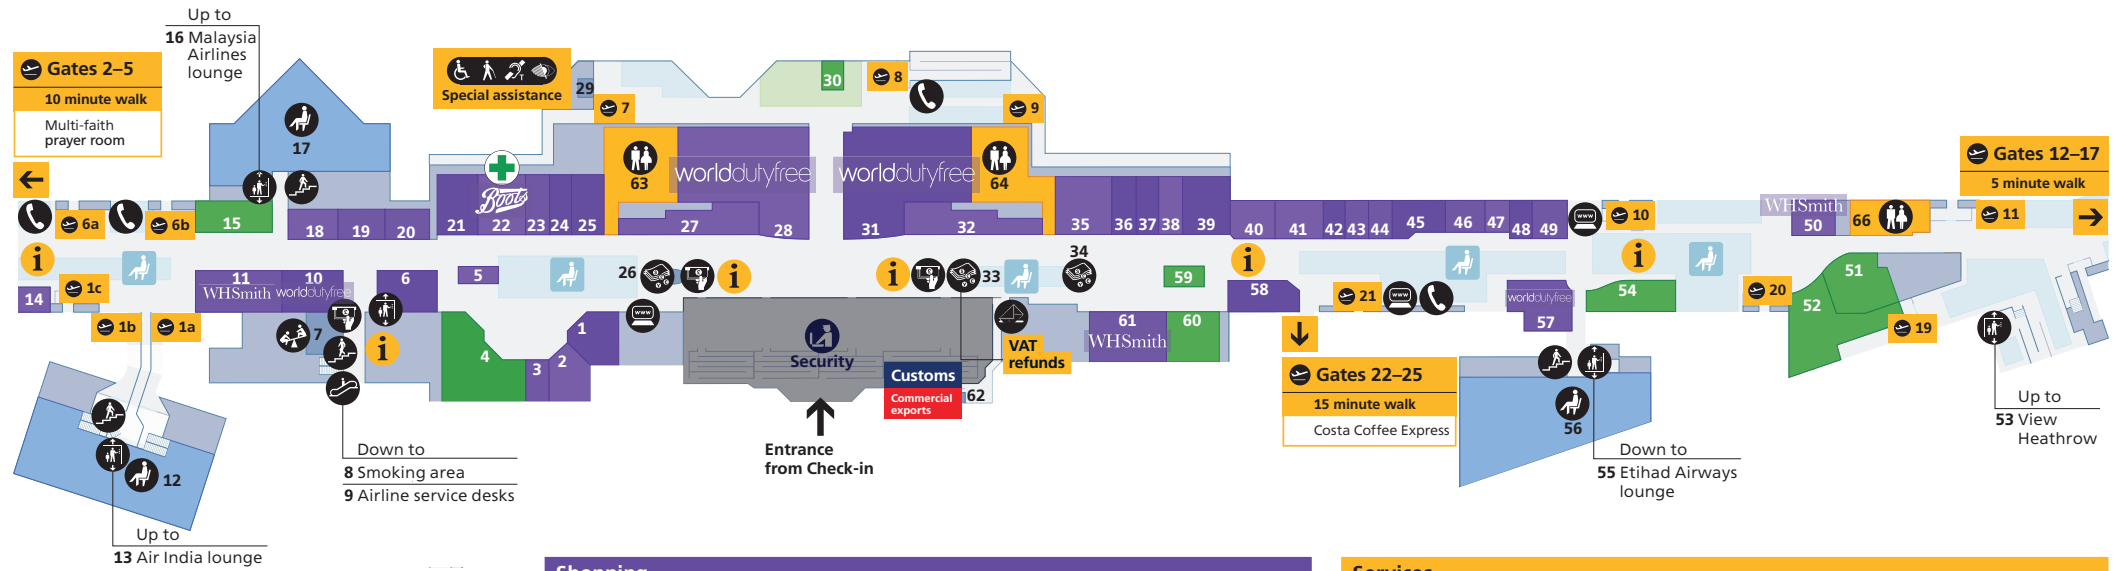

Heathrow Airport

Overview

Contents

Heathrow Airport overview	1
Check-in	2
Departure lounge	3
Arrivals	
Arrivals	4
Onward travel	5

Terminal 4

Check-in

Level 2 and mezzanine

Mezzanine

Terminal 4

Departure Lounge

Level 2

Shopping			
Bally	1	Swarovski	46
Beauty Studio	21	Ted Baker	41
Boots	22	Thomas Pink	24
Burberry	6	Tumi	44
Bvlgari	20	Watches of Switzerland	25
Cath Kidston	3	WHSmith	11, 50, 61
Caviar House & Prunier	49	WHSmith Books	58
Dior Fragrances and Beauty	5	World Duty Free	10, 28, 31, 57
Dixons Travel	14, 39	World of Whiskies	37
Glorious Britain	45		
Gucci	19		
Hackett	38		
Harrods	27, 32, 35		
Hugo Boss	18		
Jo Malone	48		
Kipling	40		
L.K. Bennett	2		
Mulberry	23		
Rituals	47		
Rolling Luggage	43		
Simply Chocolate by World Duty Free	42		
Sunglass Hut	36		

Free Wi-Fi is available throughout the terminal. Network name: _Heathrow Wi-Fi

Terminal 4

Arrivals (Onward travel)

Ground floor

Shopping	
Excess Baggage Company	2
WHSmith	7

Food and drink	
Costa Coffee	5
The Windsor Castle by JD Wetherspoon	10

Contents

Heathrow Airport overview	1
Check-in	2
Departure lounge	3
Arrivals	
Arrivals	4
Onward travel	5