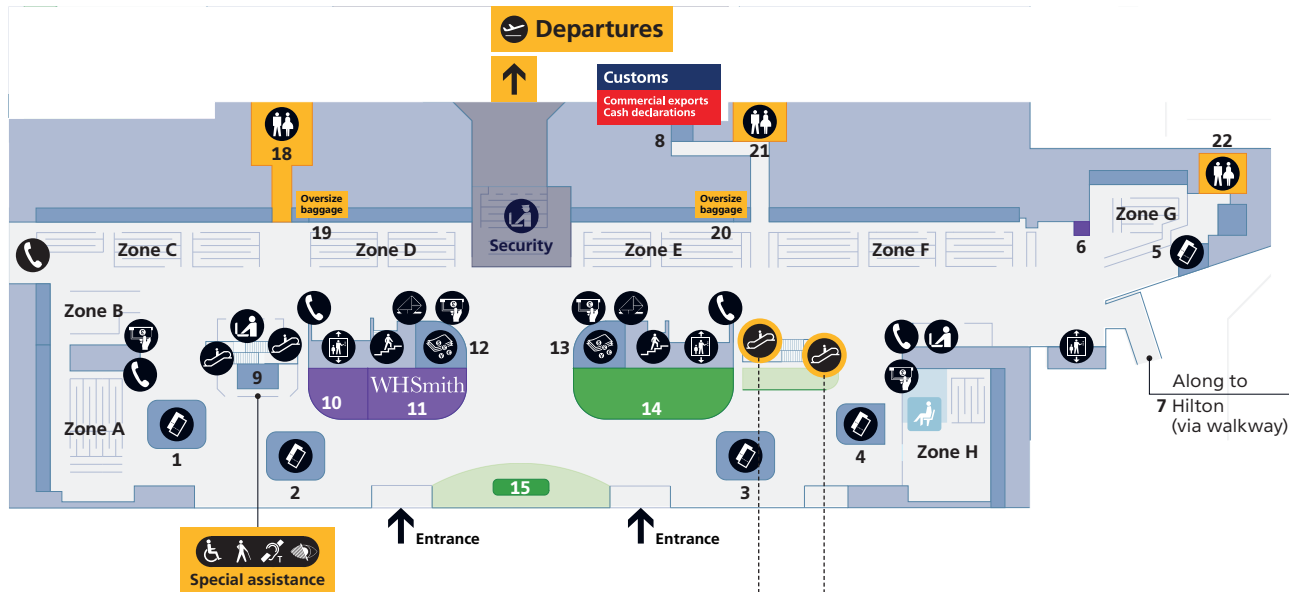

Heathrow Airport

Overview

Contents

Heathrow Airport overview	1
Check-in	2
Departure lounge	3
Arrivals	
Arrivals	4
Onward travel	5

Terminal 4

Check-in

Level 2 and mezzanine

Mezzanine

Terminal 4

Departure Lounge

Level 2

Shopping			
Bally	1	Swarovski	46
Beauty Studio	21	Ted Baker	41
Boots	22	Thomas Pink	24
Burberry	6	Tumi	44
Bvlgari	20	Watches of Switzerland	25
Cath Kidston	3	WHSmith	11, 50, 61
Caviar House & Prunier	49	WHSmith Books	58
Dior Fragrances and Beauty	5	World Duty Free	10, 28, 31, 57
Dixons Travel	14, 39	World of Whiskies	37
Glorious Britain	45		
Gucci	19		
Hackett	38		
Harrods	27, 32, 35		
Hugo Boss	18		
Jo Malone	48		
Kipling	40		
L.K. Bennett	2		
Mulberry	23		
Rituals	47		
Rolling Luggage	43		
Simply Chocolate by World Duty Free	42		
Sunglass Hut	36		

Free Wi-Fi is available throughout the terminal. Network name: _Heathrow Wi-Fi

Terminal 4

Arrivals (Onward travel)

Ground floor

Shopping	
Excess Baggage Company	2
WHSmith	7

Food and drink	
Costa Coffee	5
The Windsor Castle by JD Wetherspoon	10

Contents

Heathrow Airport overview	1
Check-in	2
Departure lounge	3
Arrivals	
Arrivals	4
Onward travel	5