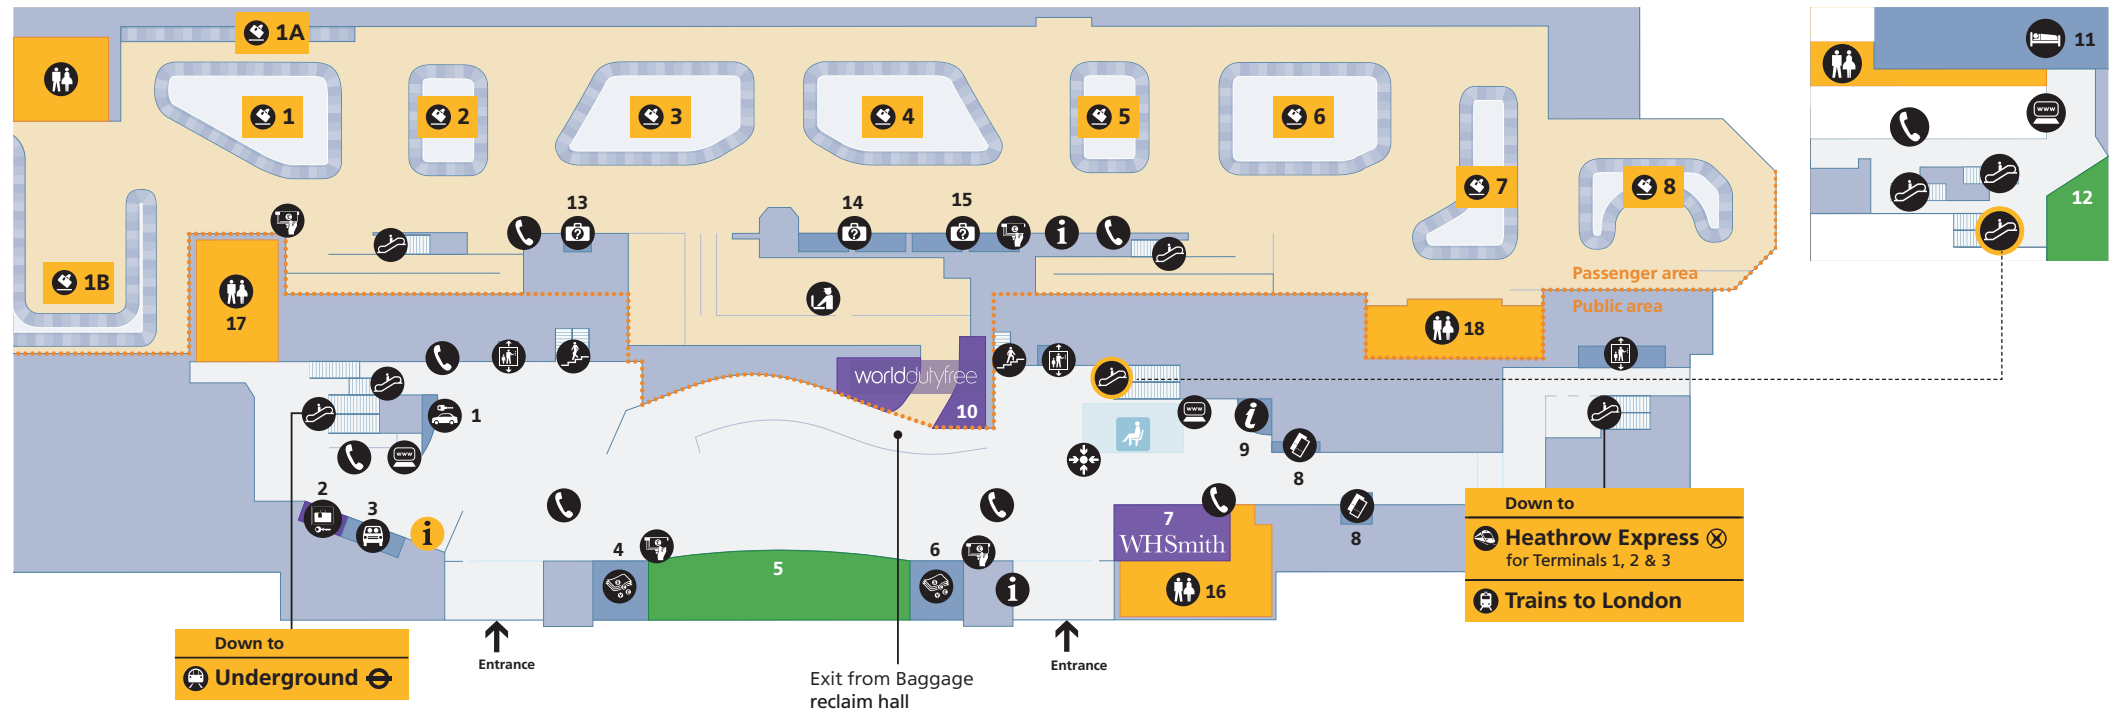

Terminal 4

Departure Lounge

Level 2

Shopping			
Bally	1	Swarovski	46
Beauty Studio	21	Ted Baker	41
Boots	22	Thomas Pink	24
Burberry	6	Tumi	44
Bvlgari	20	Watches of Switzerland	25
Cath Kidston	3	WHSmith	11, 50, 61
Caviar House & Prunier	49	WHSmith Books	58
Dior Fragrances and Beauty	5	World Duty Free	10, 28, 31, 57
Dixons Travel	14, 39	World of Whiskies	37
Glorious Britain	45		
Gucci	19		
Hackett	38		
Harrods	27, 32, 35		
Hugo Boss	18		
Jo Malone	48		
Kipling	40		
L.K. Bennett	2		
Mulberry	23		
Rituals	47		
Rolling Luggage	43		
Simply Chocolate by World Duty Free	42		
Sunglass Hut	36		

Services			
Airline lounges		Postbox	
Air India lounge	13	Seating	
Etihad Airways lounge	55	Smoking area	8
Falcon Gold	17	Special Assistance	29
Gulf Air lounge		Stairs	
Malaysia Airlines lounge	16	Telephone	
Qatar Airways Premium lounge	12	Toilets	
Skyteam lounge	56	Accessible toilet	All
Airline service desks	9	Baby care	63
Bureau de change		Drinking fountain	63, 64
Moneycorp	26, 34	Family toilets	64
Travelax	33	VAT refunds managed by Travelax	33
VAT refunds managed by Travelax	33	View Heathrow Observation Deck	53
Cash machine			
Commercial exports	62		
Escalator			
Information			
Internet facility			
Lift			
Multi-Faith prayer room next to Gate 5b			
Pharmacy	22		
Play area	7		

Free Wi-Fi is available throughout the terminal. Network name: _Heathrow Wi-Fi

Contents	
Heathrow Airport overview	1
Check-in	2
Departure lounge	3
Arrivals	
Arrivals	4
Onward travel	5

Terminal 4

Arrivals

Ground floor and mezzanine

Mezzanine

Shopping	
Excess Baggage Company	2
WHSmith	7
World Duty Free	10

Food and drink	
Costa Coffee	5
The Windsor Castle by JD Wetherspoon	12

Contents	
Heathrow Airport overview	1
Check-in	2
Departure lounge	3
Arrivals	
Arrivals	4
Onward travel	5