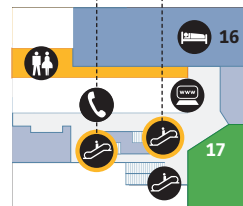

Heathrow Airport

Overview

Contents

Heathrow Airport overview	1
Check-in	2
Departure lounge	3
Arrivals	
Arrivals	4
Onward travel	5

Terminal 4

Check-in

Level 2 and mezzanine

Mezzanine

Contents

Heathrow Airport overview	1
Check-in	2
Departure lounge	3
Arrivals	
Arrivals	4
Onward travel	5

Shopping

Bag Wrap	6
Excess Baggage Company	10
WHSmith	11

Food and drink

Caffè Nero	15
Café Rouge	14
The Windsor Castle by JD Wetherspoon	17