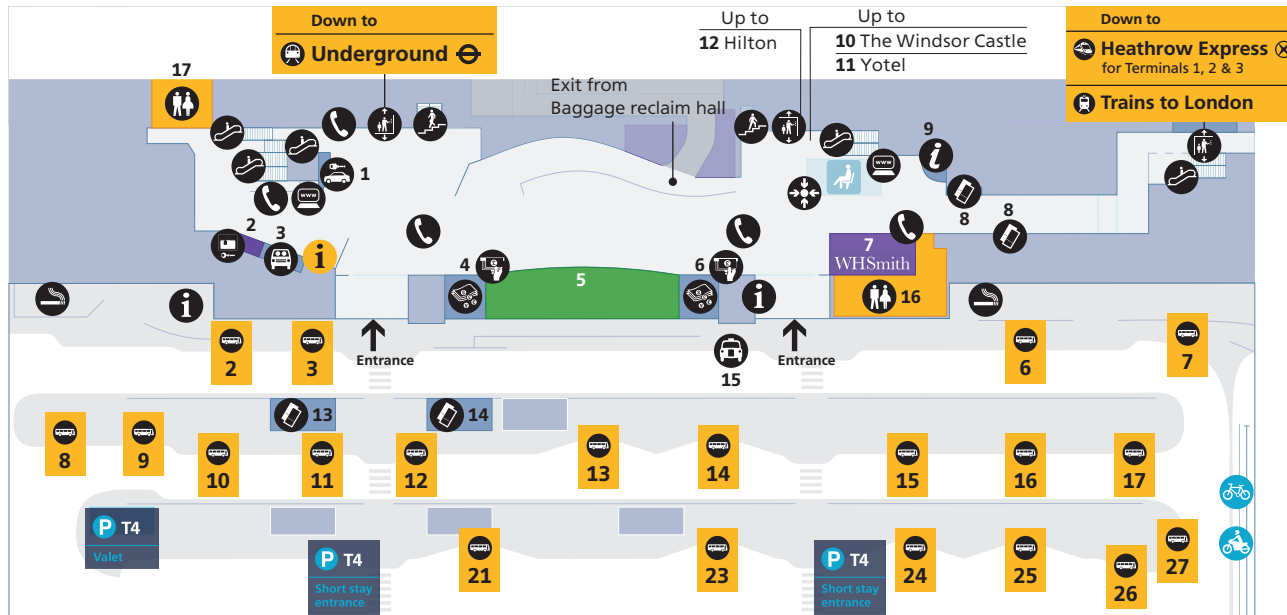

Terminal 4

Arrivals (Onward travel)

Ground floor

Shopping	
Excess Baggage Company	2
WHSmith	7

Food and drink	
Costa Coffee	5
The Windsor Castle by JD Wetherspoon	10

Bus and coach stop allocation		
Buses – Local & TfL 482, 490, 555, 557	6-7	
Hotel by bus	10	
Hotel Hoppa	11	
Express coach – National Express	12-14	
Group travel – pick up	16-17	
Car rental (off airport) Dollar Thrifty, Sixt		23
Car rental (on airport) Avis, Budget, Europcar National Alamo, Enterprise, Hertz		2
Car parking (off airport) Click Park, Purple Parking, Purple Parking Business, Reeds		21
Car parking (on airport) Business, Long stay, Help bus		3

Services		
Bureau de change Moneycorp 4 Travelex 6	Information Internet facility Left baggage 2 Lift Meeting point Motorcycle parking Seating Smoking area Stairs Taxi rank 15 Telephone	Ticket sales Heathrow Express 8 Hotel by Bus 13 National Express 14 Toilets Accessible toilet All Baby care All Drinking fountain 17 Tourist information 9 Tourist services by British Hotel Reservation Centre 9
Bus stop Cash machine Car rental 1 Chauffeur services 3 Cycle parking Escalator Help point Hotel Yotel 11 Hilton 12	Free Wi-Fi is available throughout the terminal. Network name: _Heathrow Wi-Fi	

Contents

Heathrow Airport overview	1
Check-in	2
Departure lounge	3
Arrivals	
Arrivals	4
Onward travel	5