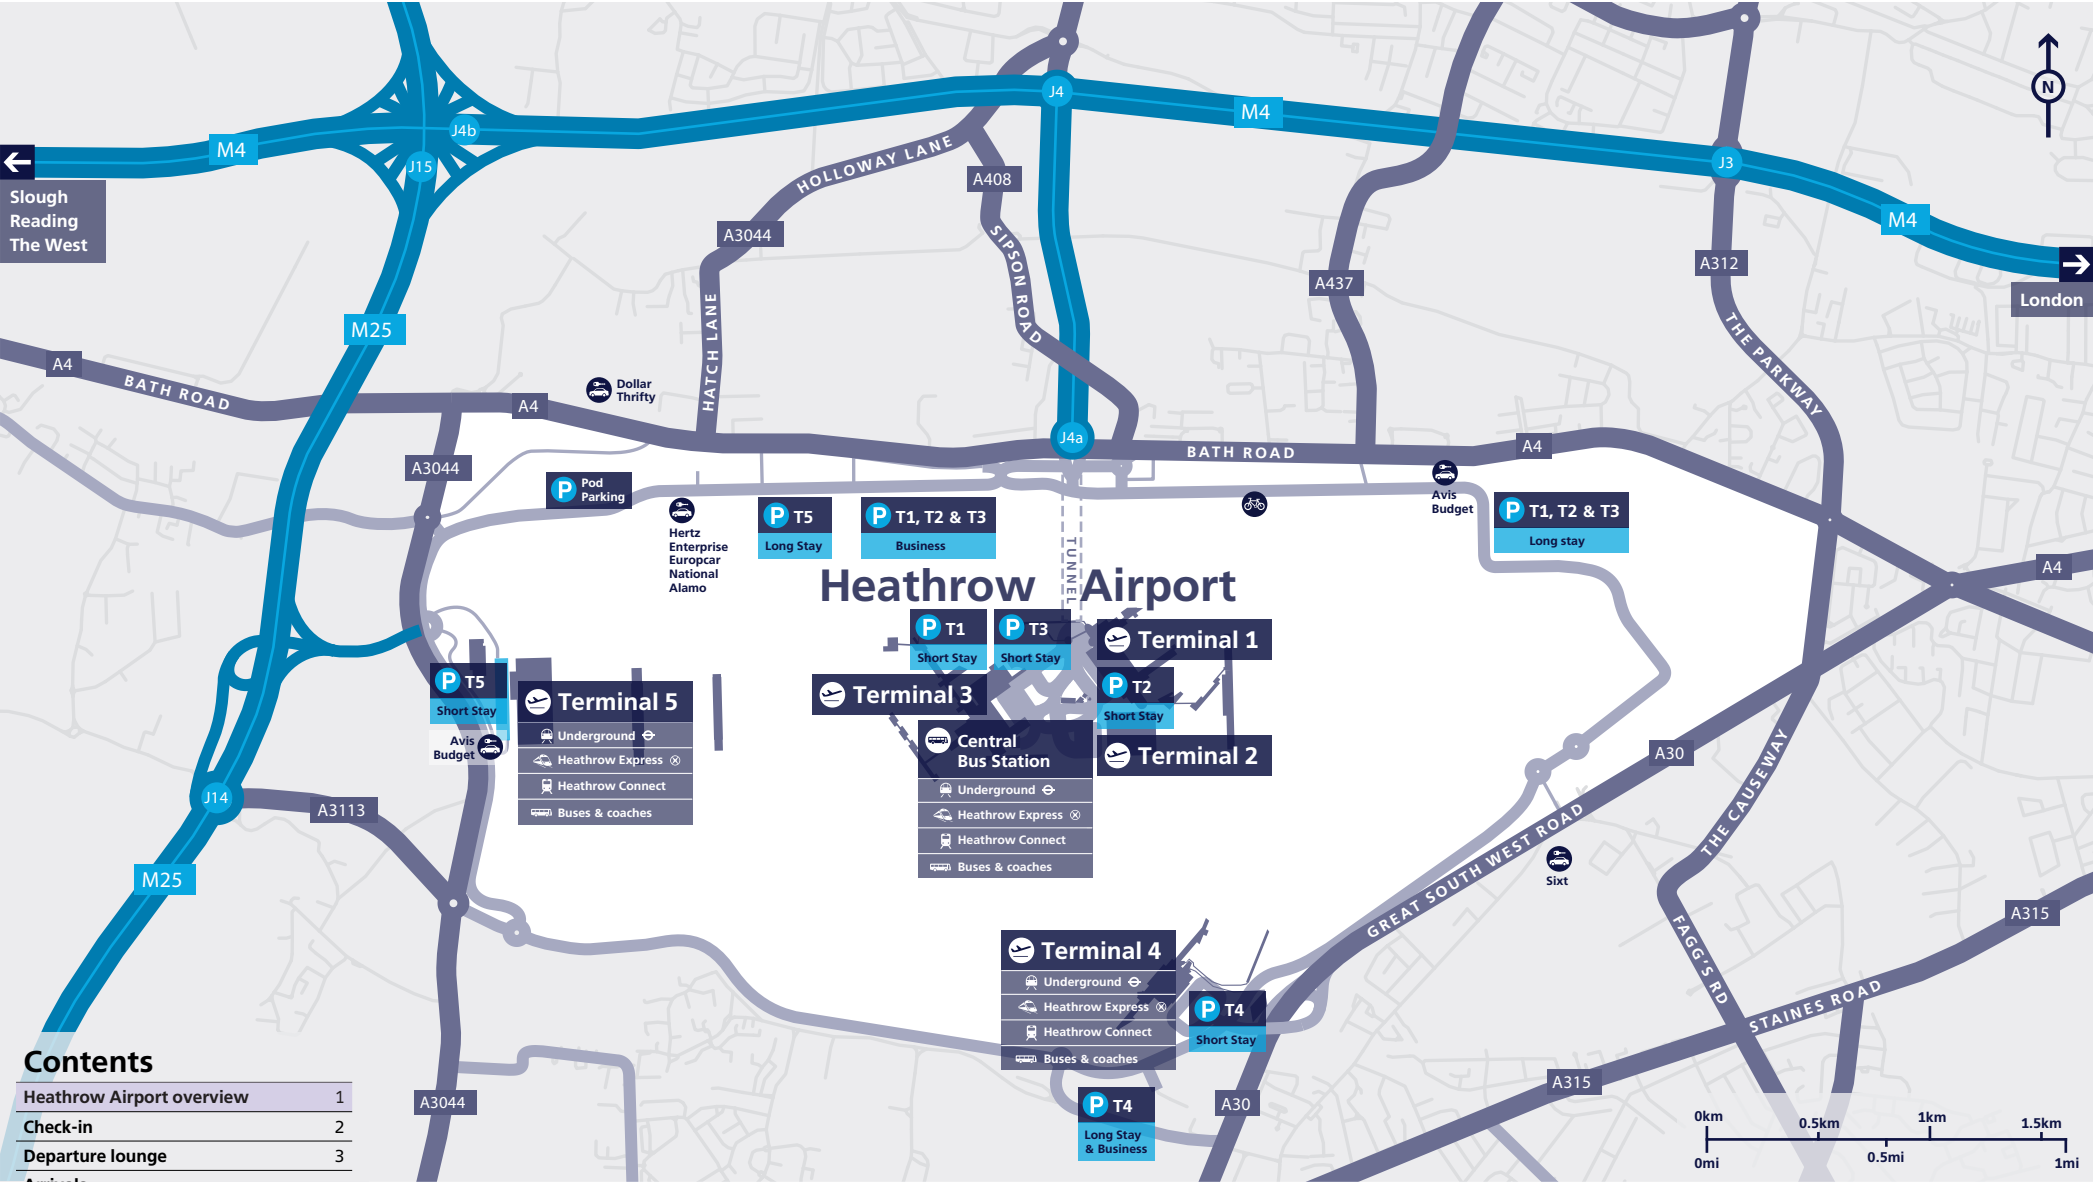

Heathrow Airport

Overview

Contents

Heathrow Airport overview	1
Check-in	2
Departure lounge	3
Arrivals	
Arrivals	4
Onward travel	5

Terminal 4

Check-in

Level 2 and mezzanine

Mezzanine

Ticket desks

Aeroflot	4	Jat Airways	2
Air France	4	Jet Airways	2
Air India	5	Kenya Airways	4
Air Malta	3	KLM Royal Dutch Airlines	4
Alitalia	4	Korean Air	4
Arik Air	3	Kuwait Airways	2
Azerbaijan Airlines	3	Malaysia Airlines	1
Bulgaria Air	1	Qatar Airways	1
China Eastern Airlines	4	Saudi Arabian Airlines	3
Delta Air Lines	4	Sri Lankan Airways	1
Etihad Airways	1	Tunisair	3
Gulf Air	3	United Airlines	3

Terminal 4

Departure Lounge

Level 2

Shopping			
Bally	1	Swarovski	46
Beauty Studio	21	Ted Baker	41
Boots	22	Thomas Pink	24
Burberry	6	Tumi	44
Bvlgari	20	Watches of Switzerland	25
Cath Kidston	3	WHSmith	11, 50, 61
Caviar House & Prunier	49	WHSmith Books	58
Dior Fragrances and Beauty	5	World Duty Free	10, 28, 31, 57
Dixons Travel	14, 39	World of Whiskies	37
Glorious Britain	45		
Gucci	19		
Hackett	38		
Harrods	27, 32, 35		
Hugo Boss	18		
Jo Malone	48		
Kipling	40		
L.K. Bennett	2		
Mulberry	23		
Rituals	47		
Rolling Luggage	43		
Simply Chocolate by World Duty Free	42		
Sunglass Hut	36		

Bus and coach stop allocation		
Buses – Local & TfL 482, 490, 555, 557	6-7	
Hotel by bus	10	
Hotel Hoppa	11	
Express coach – National Express	12-14	
Group travel – pick up	16-17	
Car rental (off airport) Dollar Thrifty, Sixt		23
Car rental (on airport) Avis, Budget, Europcar National Alamo, Enterprise, Hertz		2
Car parking (off airport) Click Park, Purple Parking, Purple Parking Business, Reeds		21
Car parking (on airport) Business, Long stay, Help bus		3