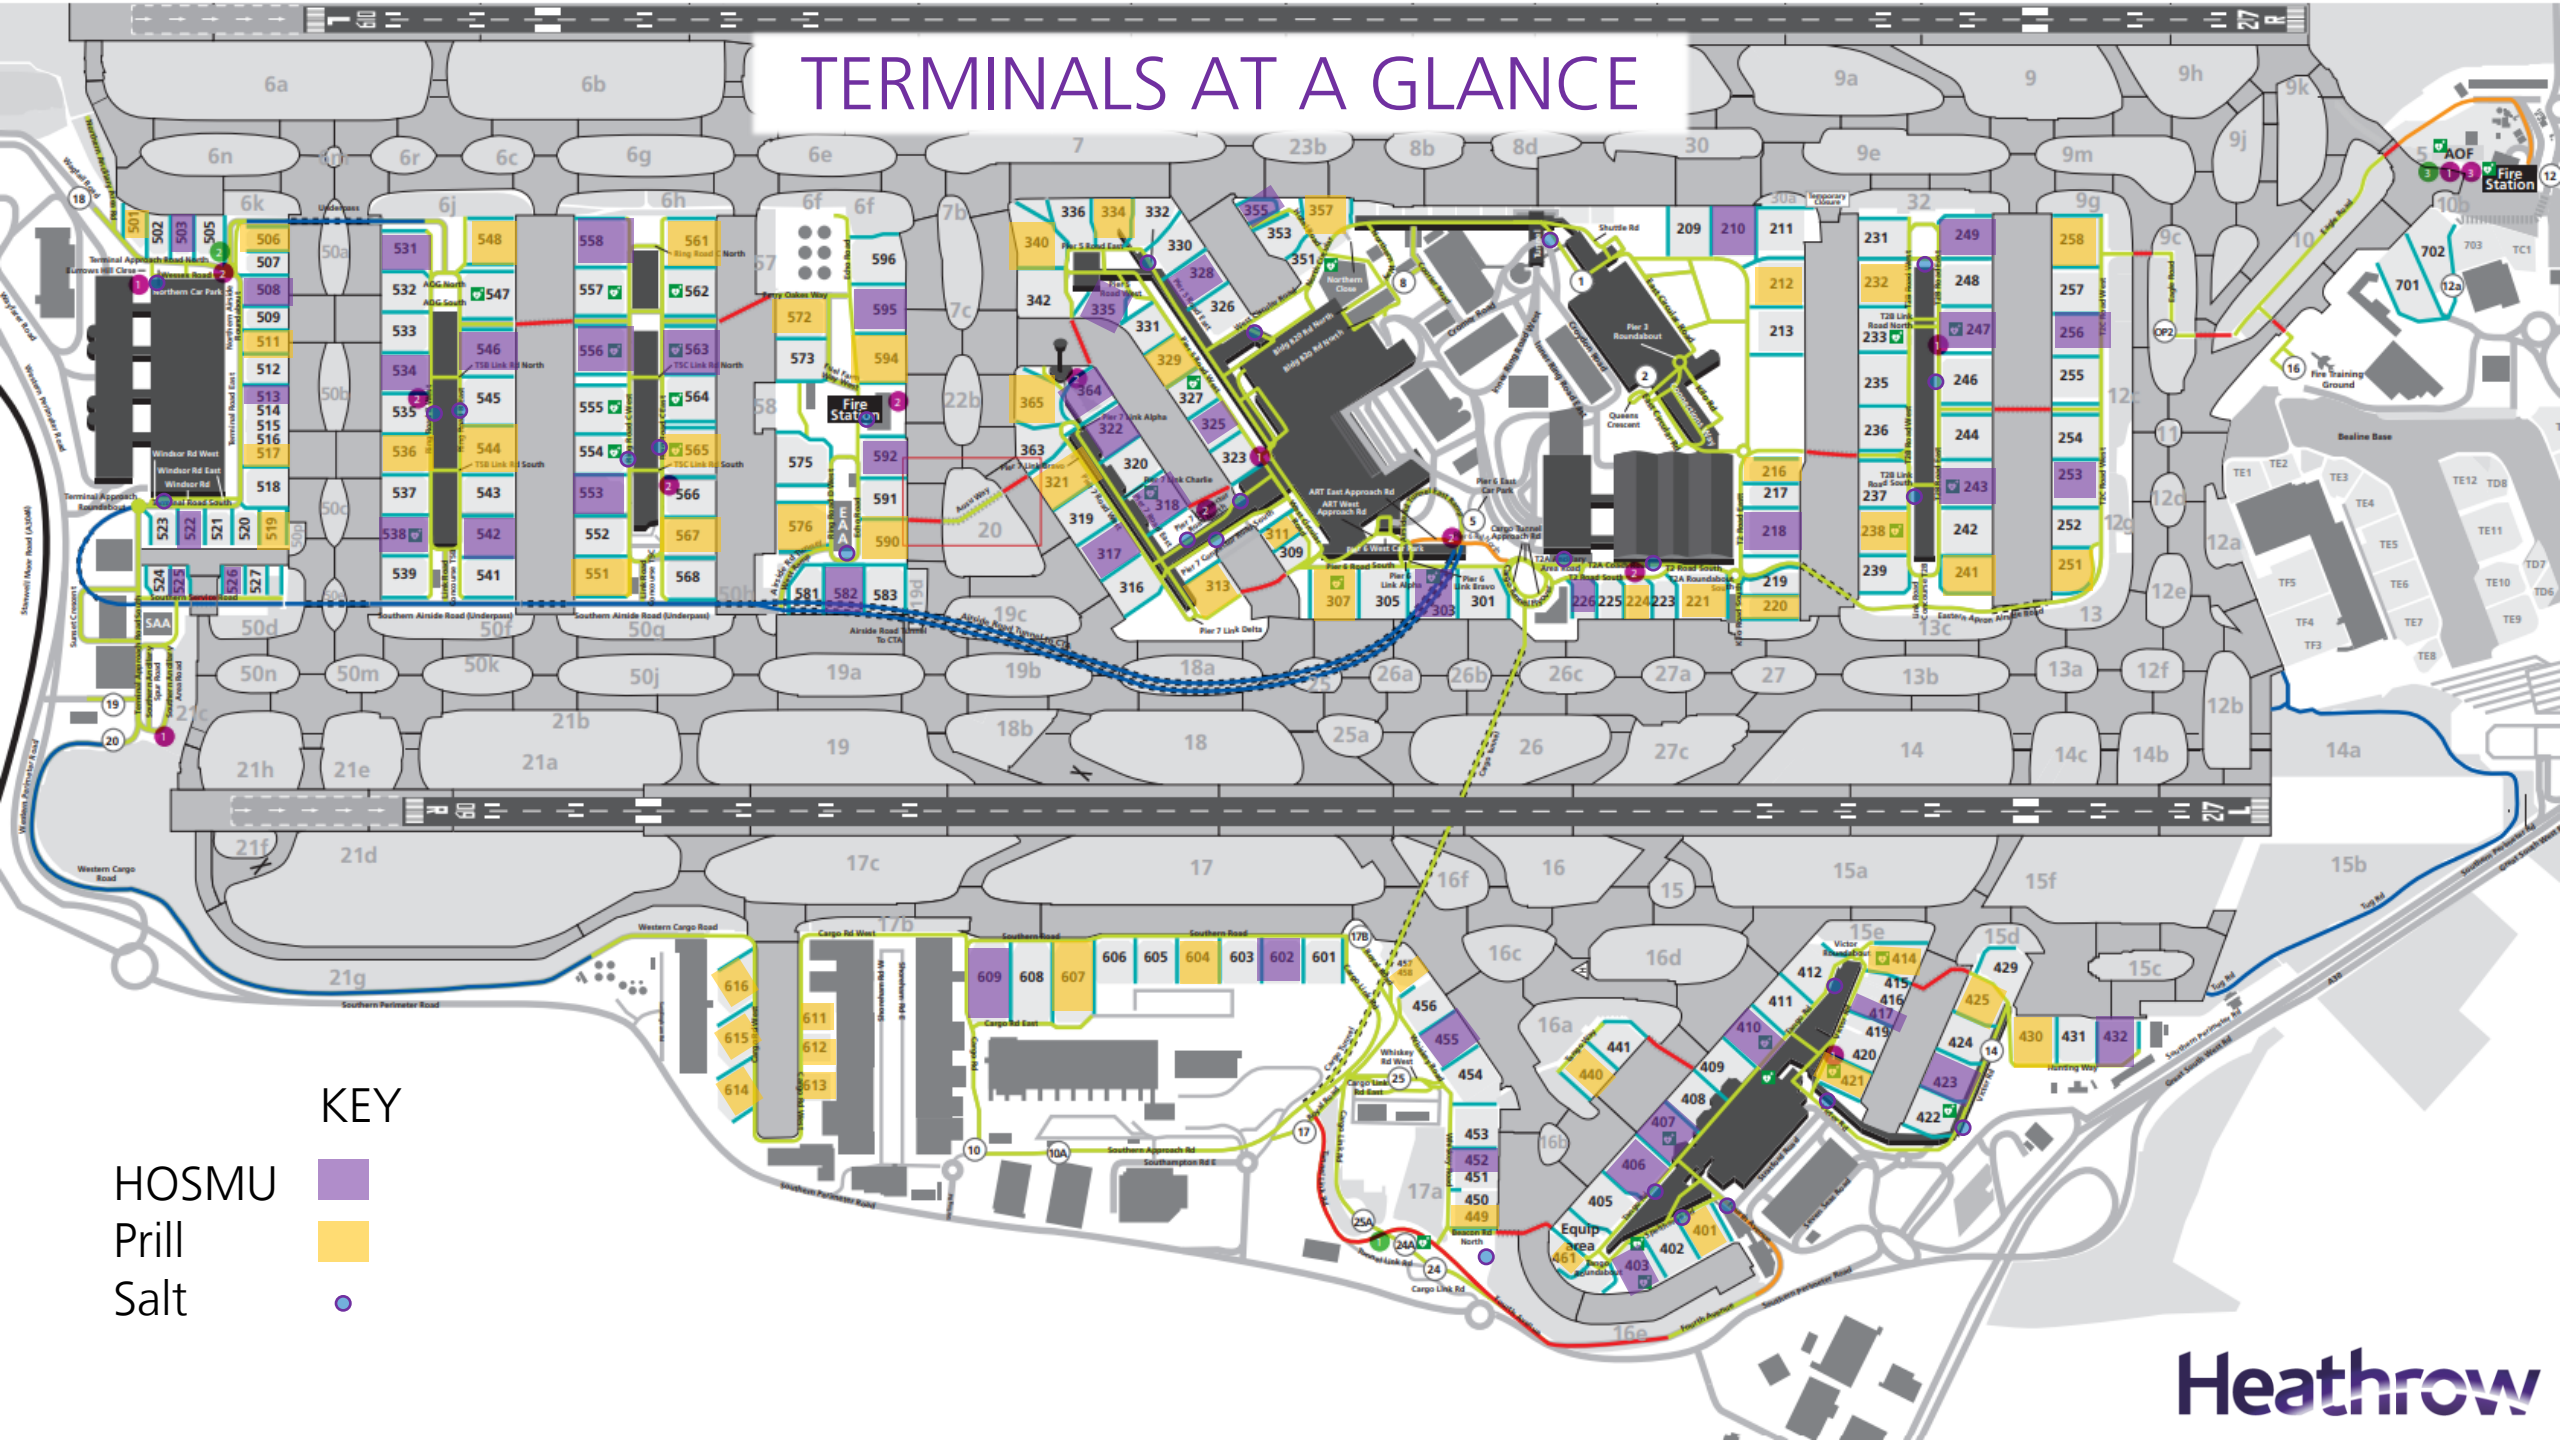

WINTER SELF-HELP LOCATIONS

2023-2024

TERMINALS AT A GLANCE

KEY

- HOSMU
- Prill
- Salt

TERMINAL SELF-HELP LOCATIONS

- The self-help locations in the terminals have either a HOSMU, a yellow bin containing bags of Prill, or a blue bin containing rock salt.
- At least every other stand has a form of self-help media on it.
- Rock salt is only positioned in areas where there is a high volume of pedestrian traffic.

CONTROL POST 5

- Two salt bins are held within the Control Post, either side of the building.
- One salt bin is located at the exit turnstile.
- One salt bin is located adjacent to the terminal building, outside the GH offices and next to the safe walking route.

KEY
Salt bin 

CONTROL POST 8

- There are two salt bins located either side of the Control Post building.
- One salt bin is located at the bus stop.
- Two salt bins are placed either side of Building 1082; one on the North side in the car park, and the other on the South side, outside the Duty Manager's office.
- There is one salt bin outside the Border Force office at Building 820.
- One salt bin is situated on the safe walking route between CP8 and Building 1082.

CONTROL POST 19 / 20

- One salt bin is located next to the main Control Post 19 building.
- There is one salt bin next to the exit gate of Control Post 19.
- Two salt bins are located at Control Post 20; one next to the main Control Post building, and another next to Lane 3.
- There is also one salt bin at RVP-West (not pictured).