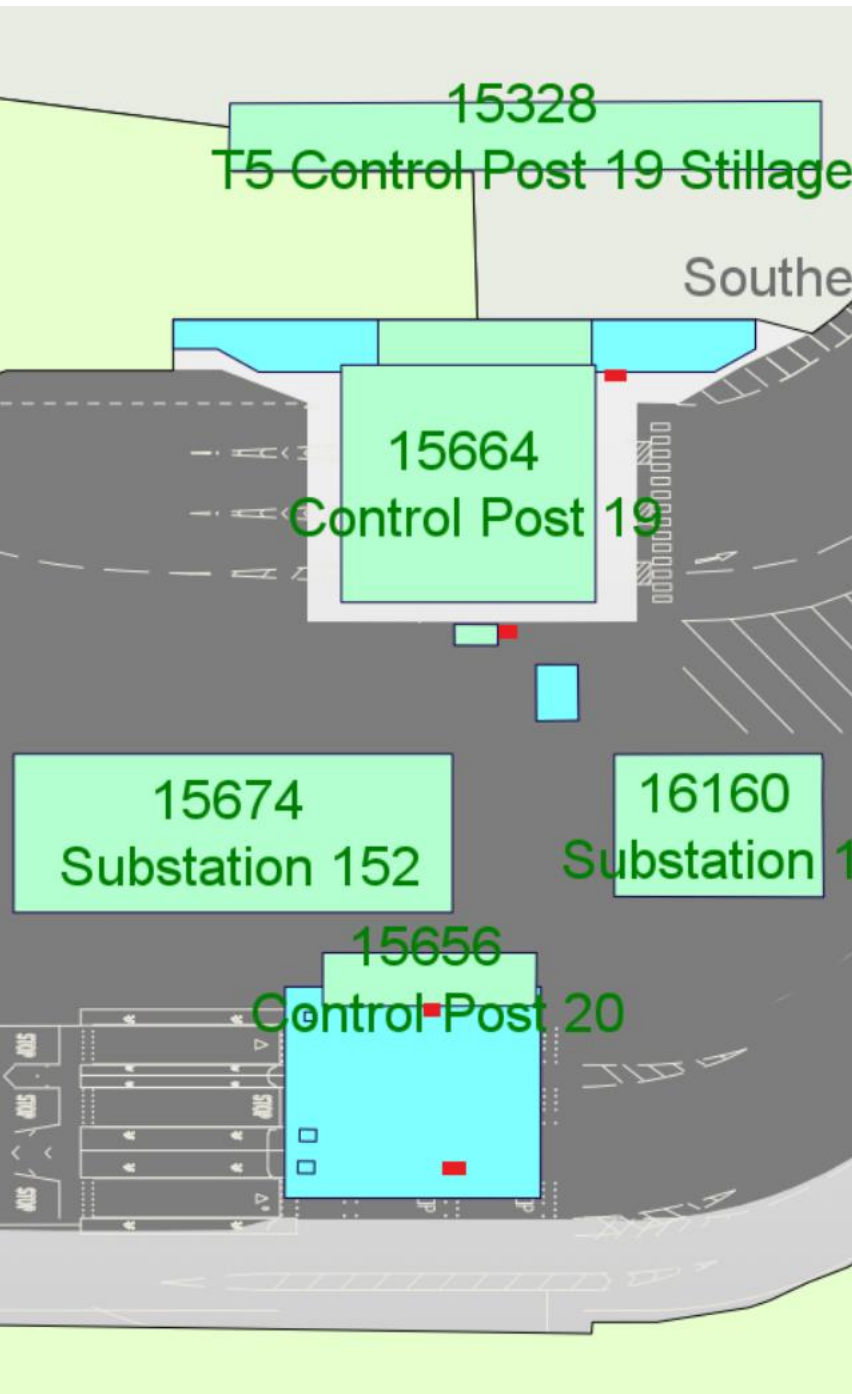

CONTROL POST 5

- Two salt bins are held within the Control Post, either side of the building.
- One salt bin is located at the exit turnstile.
- One salt bin is located adjacent to the terminal building, outside the GH offices and next to the safe walking route.

KEY
Salt bin 

CONTROL POST 10 / 10A

- There is one salt bin located outside the building at Control Post 10A.
- One salt bin can be found outside the Control Post 10 building.

CONTROL POST 12

- There is one salt bin located each side of the Control Post building.
- You can find one salt bin near to the exit turnstile, next to the smoking area.

- One salt bin is located at the Control Post building.
- There is one salt bin on the Northern side of the Royal Suite building.

KEY
Salt bin 

CONTROL POST 18

- There is one salt bin at the Eastern corner of the Control Post building.

CONTROL POST 19 / 20

- One salt bin is located next to the main Control Post 19 building.
- There is one salt bin next to the exit gate of Control Post 19.
- Two salt bins are located at Control Post 20; one next to the main Control Post building, and another next to Lane 3.
- There is also one salt bin at RVP-West (not pictured).