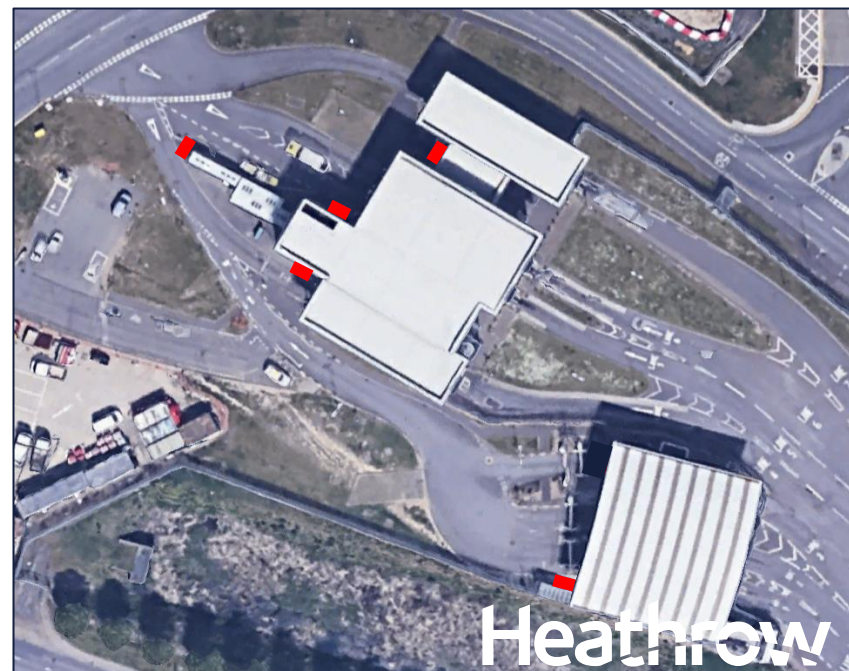

CONTROL POST 24 / 24A

- Control Post 24A has two salt bins; one either side of the main Control Post building.
- One salt bin is located at the CP24A bus stop.
- There is one salt bin at the CP24A satellite building.
- At Control Post 24 there is one salt bin, which is located at Lane 1. There is a salt bin at the exit gate (not pictured).

KEY

Salt bin