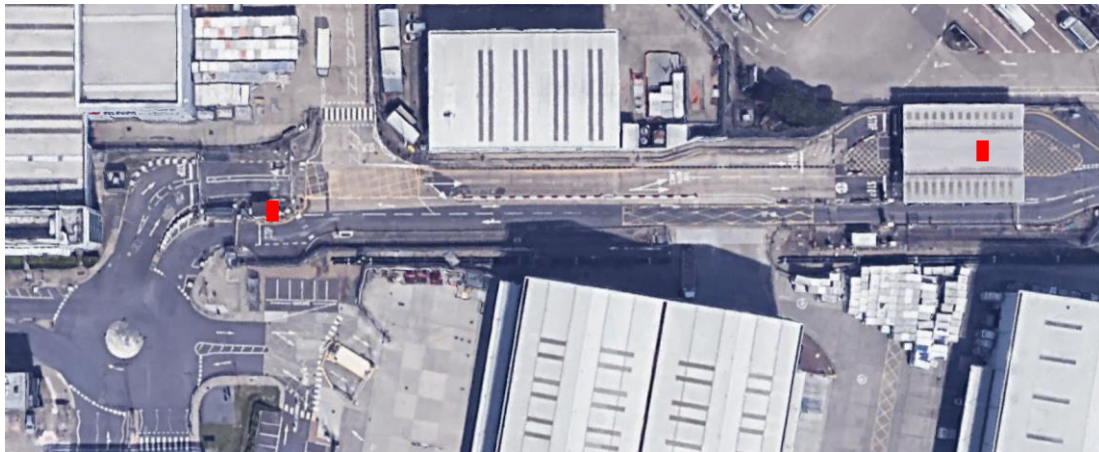

CONTROL POST 5

- Two salt bins are held within the Control Post, either side of the building.
- One salt bin is located at the exit turnstile.
- One salt bin is located adjacent to the terminal building, outside the GH offices and next to the safe walking route.

KEY
Salt bin 

CONTROL POST 8

- There are two salt bins located either side of the Control Post building.
- One salt bin is located at the bus stop.
- Two salt bins are placed either side of Building 1082; one on the North side in the car park, and the other on the South side, outside the Duty Manager's office.
- There is one salt bin outside the Border Force office at Building 820.
- One salt bin is situated on the safe walking route between CP8 and Building 1082.

KEY
Salt bin 

CONTROL POST 10 / 10A

- There is one salt bin located outside the building at Control Post 10A.
- One salt bin can be found outside the Control Post 10 building.

CONTROL POST 12

- There is one salt bin located each side of the Control Post building.
- You can find one salt bin near to the exit turnstile, next to the smoking area.

KEY
Salt bin 

KEY
Salt bin 

CONTROL POST 16

- There is one salt bin on the North-Western side of the Control Post building. This serves both the entry and the exit lanes.

KEY
Salt bin 

CONTROL POST 17B / ROYAL SUITE