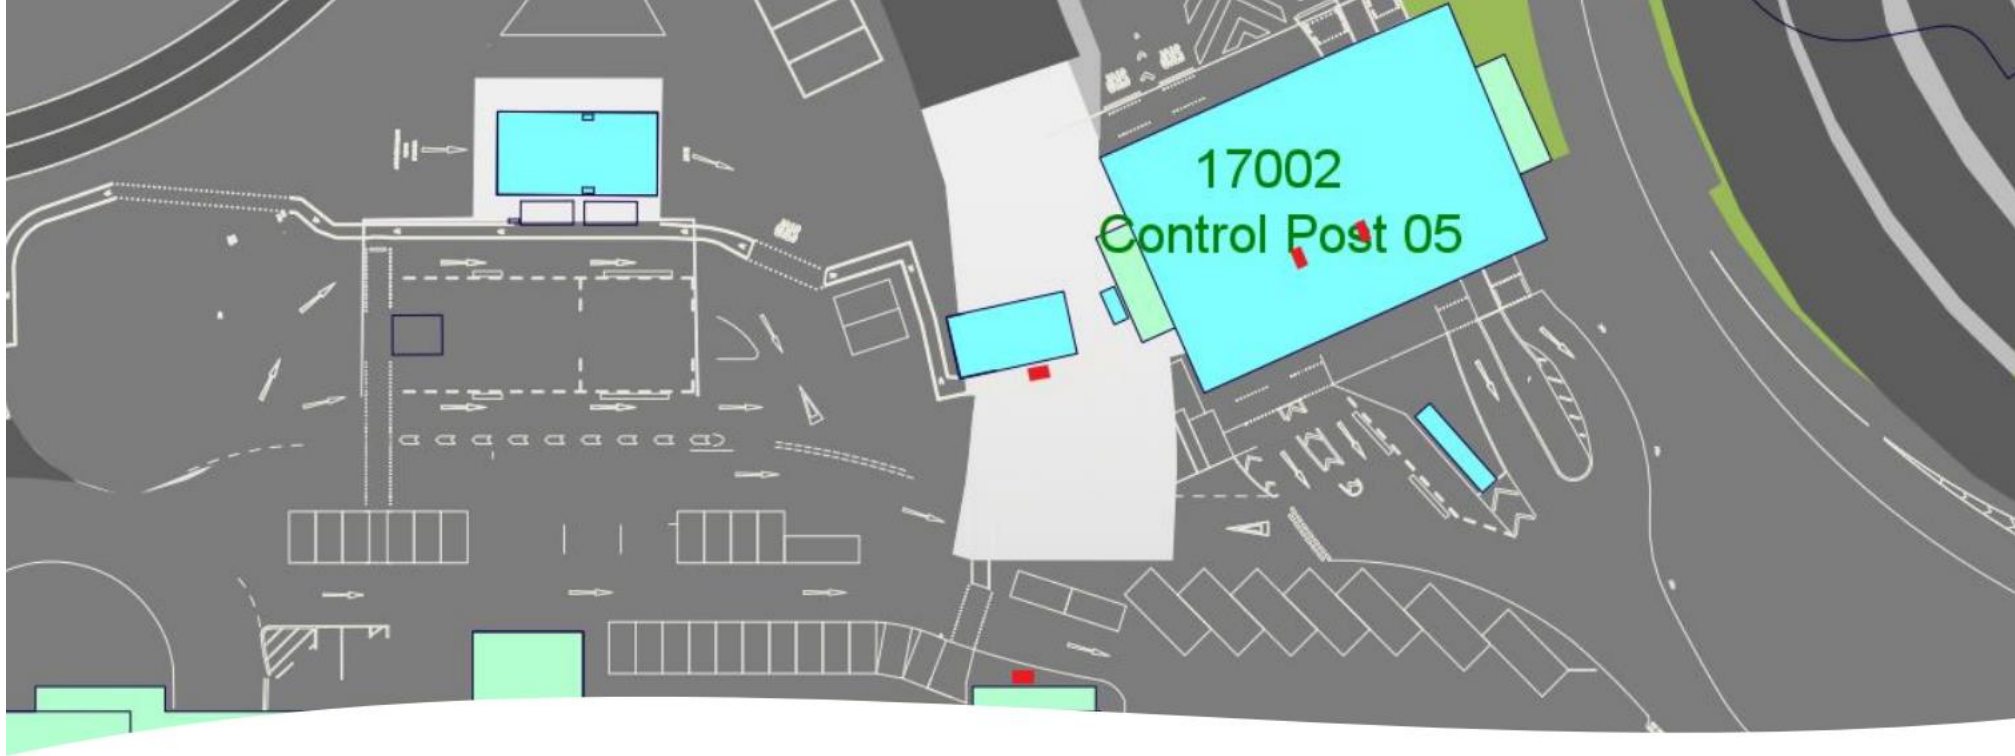

WINTER SELF-HELP LOCATIONS

2023-2024

TERMINALS AT A GLANCE

KEY

- HOSMU
- Prill
- Salt

TERMINAL SELF-HELP LOCATIONS

- The self-help locations in the terminals have either a HOSMU, a yellow bin containing bags of Prill, or a blue bin containing rock salt.
- At least every other stand has a form of self-help media on it.
- Rock salt is only positioned in areas where there is a high volume of pedestrian traffic.

CONTROL POST 5

- Two salt bins are held within the Control Post, either side of the building.
- One salt bin is located at the exit turnstile.
- One salt bin is located adjacent to the terminal building, outside the GH offices and next to the safe walking route.

KEY
Salt bin 

CONTROL POST 8

- There are two salt bins located either side of the Control Post building.
- One salt bin is located at the bus stop.
- Two salt bins are placed either side of Building 1082; one on the North side in the car park, and the other on the South side, outside the Duty Manager's office.
- There is one salt bin outside the Border Force office at Building 820.
- One salt bin is situated on the safe walking route between CP8 and Building 1082.