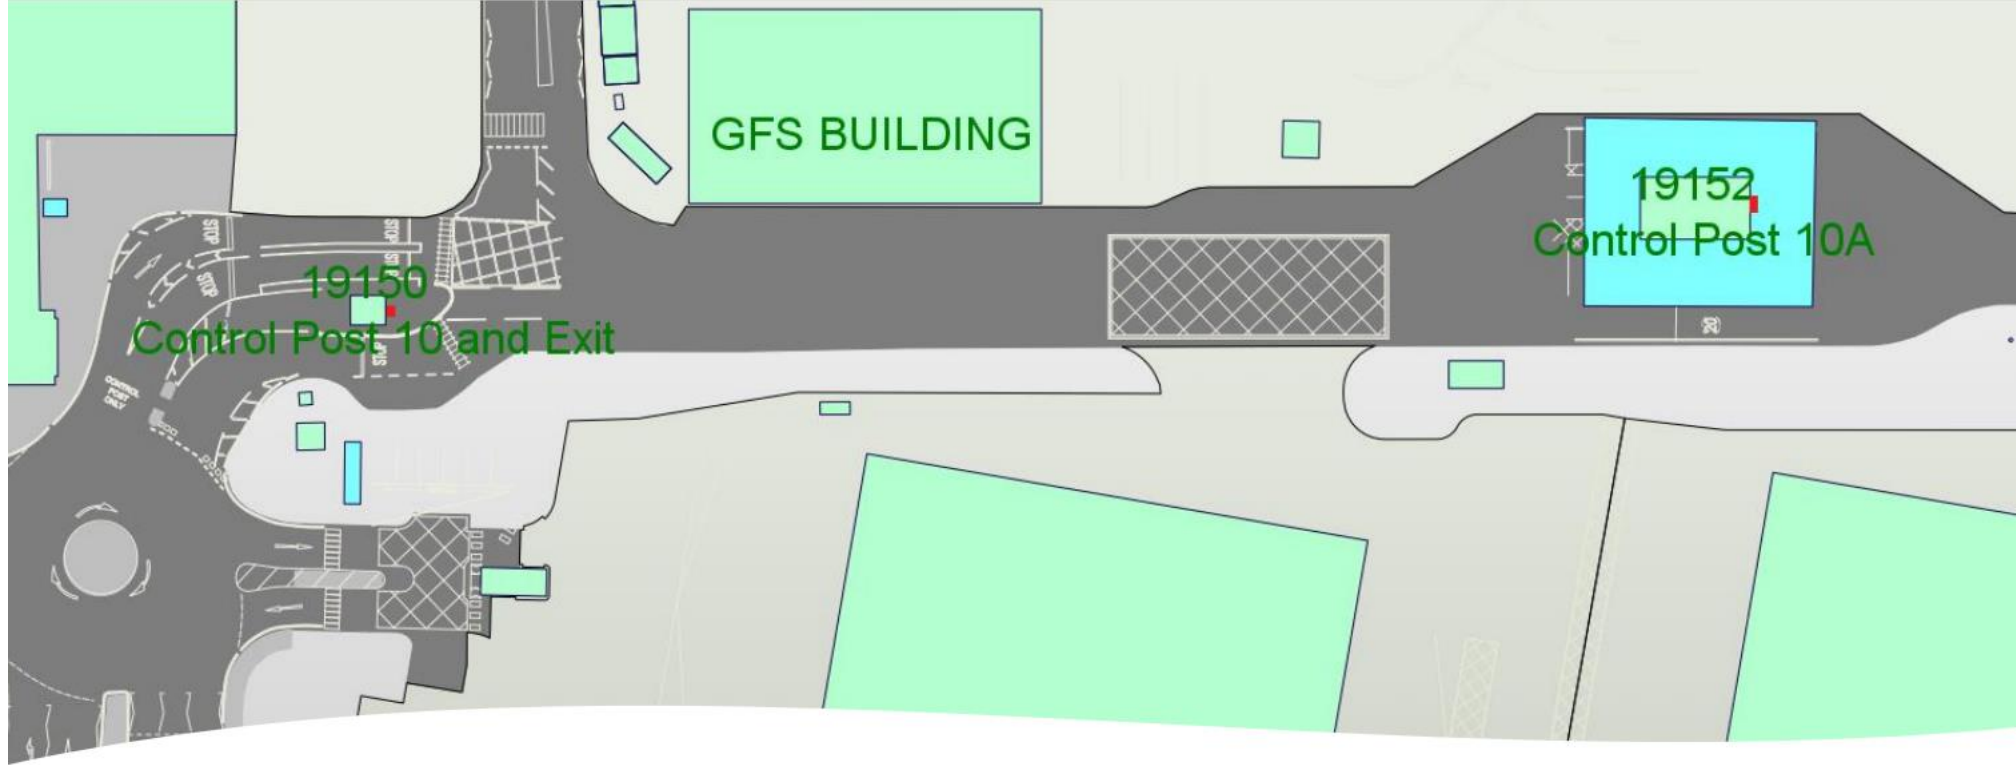

WINTER SELF-HELP LOCATIONS

2023-2024

TERMINALS AT A GLANCE

KEY

- HOSMU
- Prill
- Salt

TERMINAL SELF-HELP LOCATIONS

- The self-help locations in the terminals have either a HOSMU, a yellow bin containing bags of Prill, or a blue bin containing rock salt.
- At least every other stand has a form of self-help media on it.
- Rock salt is only positioned in areas where there is a high volume of pedestrian traffic.

CONTROL POST 5

- Two salt bins are held within the Control Post, either side of the building.
- One salt bin is located at the exit turnstile.
- One salt bin is located adjacent to the terminal building, outside the GH offices and next to the safe walking route.

KEY
Salt bin 

CONTROL POST 8

- There are two salt bins located either side of the Control Post building.
- One salt bin is located at the bus stop.
- Two salt bins are placed either side of Building 1082; one on the North side in the car park, and the other on the South side, outside the Duty Manager's office.
- There is one salt bin outside the Border Force office at Building 820.
- One salt bin is situated on the safe walking route between CP8 and Building 1082.

KEY
Salt bin 

CONTROL POST 10 / 10A

- There is one salt bin located outside the building at Control Post 10A.
- One salt bin can be found outside the Control Post 10 building.

CONTROL POST 12

- There is one salt bin located each side of the Control Post building.
- You can find one salt bin near to the exit turnstile, next to the smoking area.