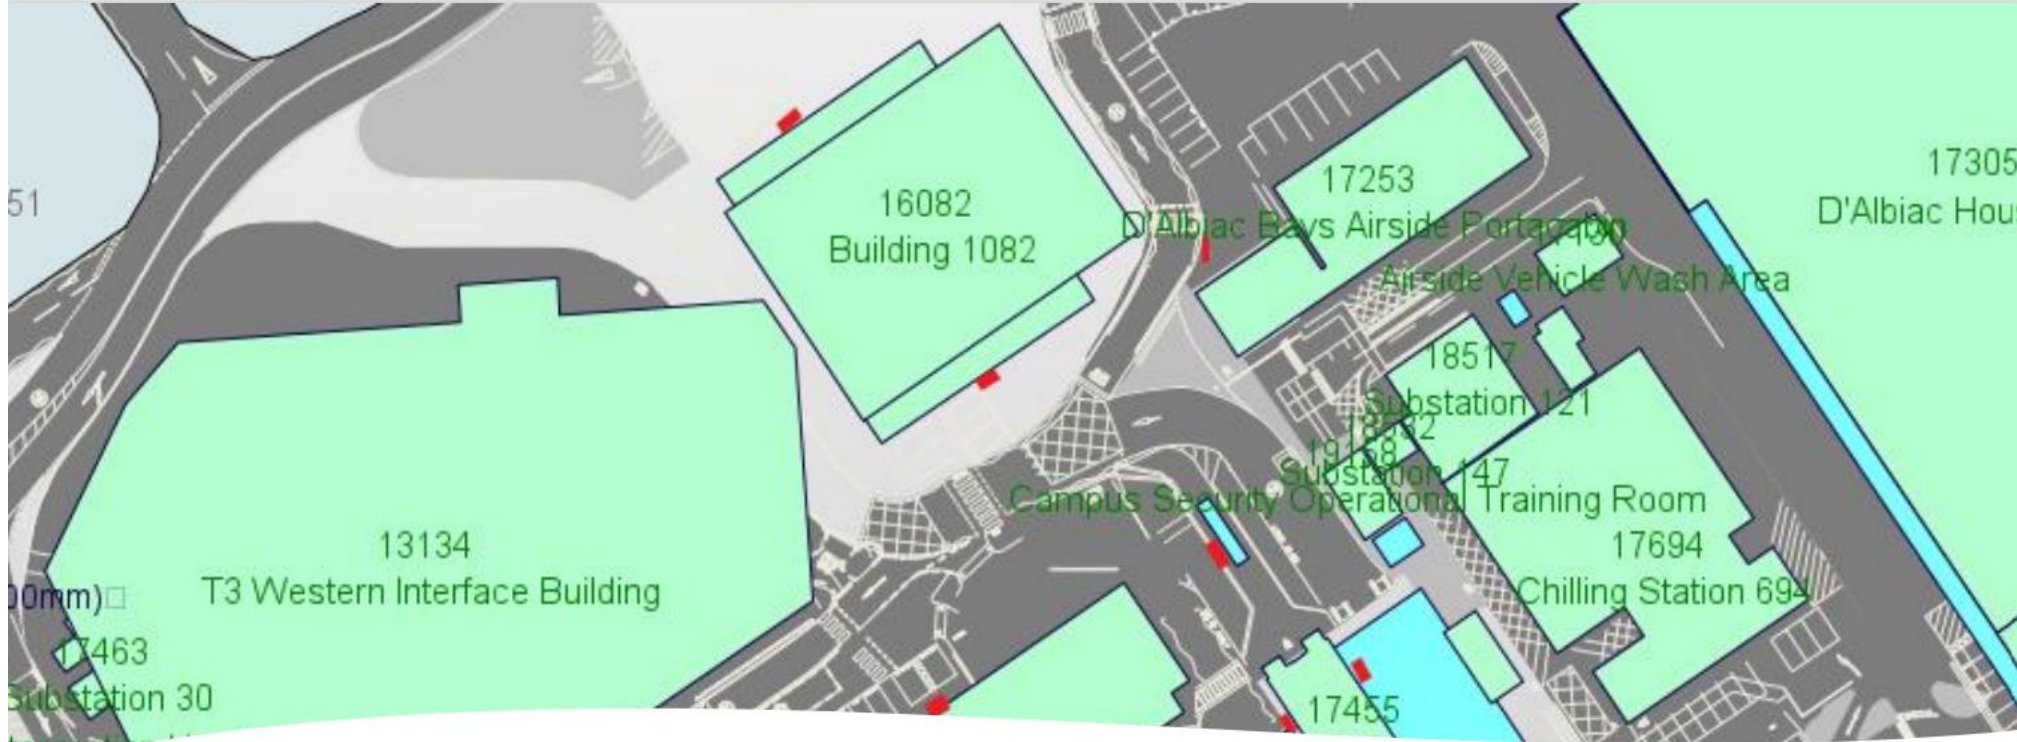

WINTER SELF-HELP LOCATIONS

2023-2024

TERMINALS AT A GLANCE

KEY

- HOSMU
- Prill
- Salt

TERMINAL SELF-HELP LOCATIONS

- The self-help locations in the terminals have either a HOSMU, a yellow bin containing bags of Prill, or a blue bin containing rock salt.
- At least every other stand has a form of self-help media on it.
- Rock salt is only positioned in areas where there is a high volume of pedestrian traffic.

CONTROL POST 5

- Two salt bins are held within the Control Post, either side of the building.
- One salt bin is located at the exit turnstile.
- One salt bin is located adjacent to the terminal building, outside the GH offices and next to the safe walking route.

KEY
Salt bin 

CONTROL POST 8

- There are two salt bins located either side of the Control Post building.
- One salt bin is located at the bus stop.
- Two salt bins are placed either side of Building 1082; one on the North side in the car park, and the other on the South side, outside the Duty Manager's office.
- There is one salt bin outside the Border Force office at Building 820.
- One salt bin is situated on the safe walking route between CP8 and Building 1082.

KEY
Salt bin 

CONTROL POST 10 / 10A

- There is one salt bin located outside the building at Control Post 10A.
- One salt bin can be found outside the Control Post 10 building.

CONTROL POST 12

- There is one salt bin located each side of the Control Post building.
- You can find one salt bin near to the exit turnstile, next to the smoking area.