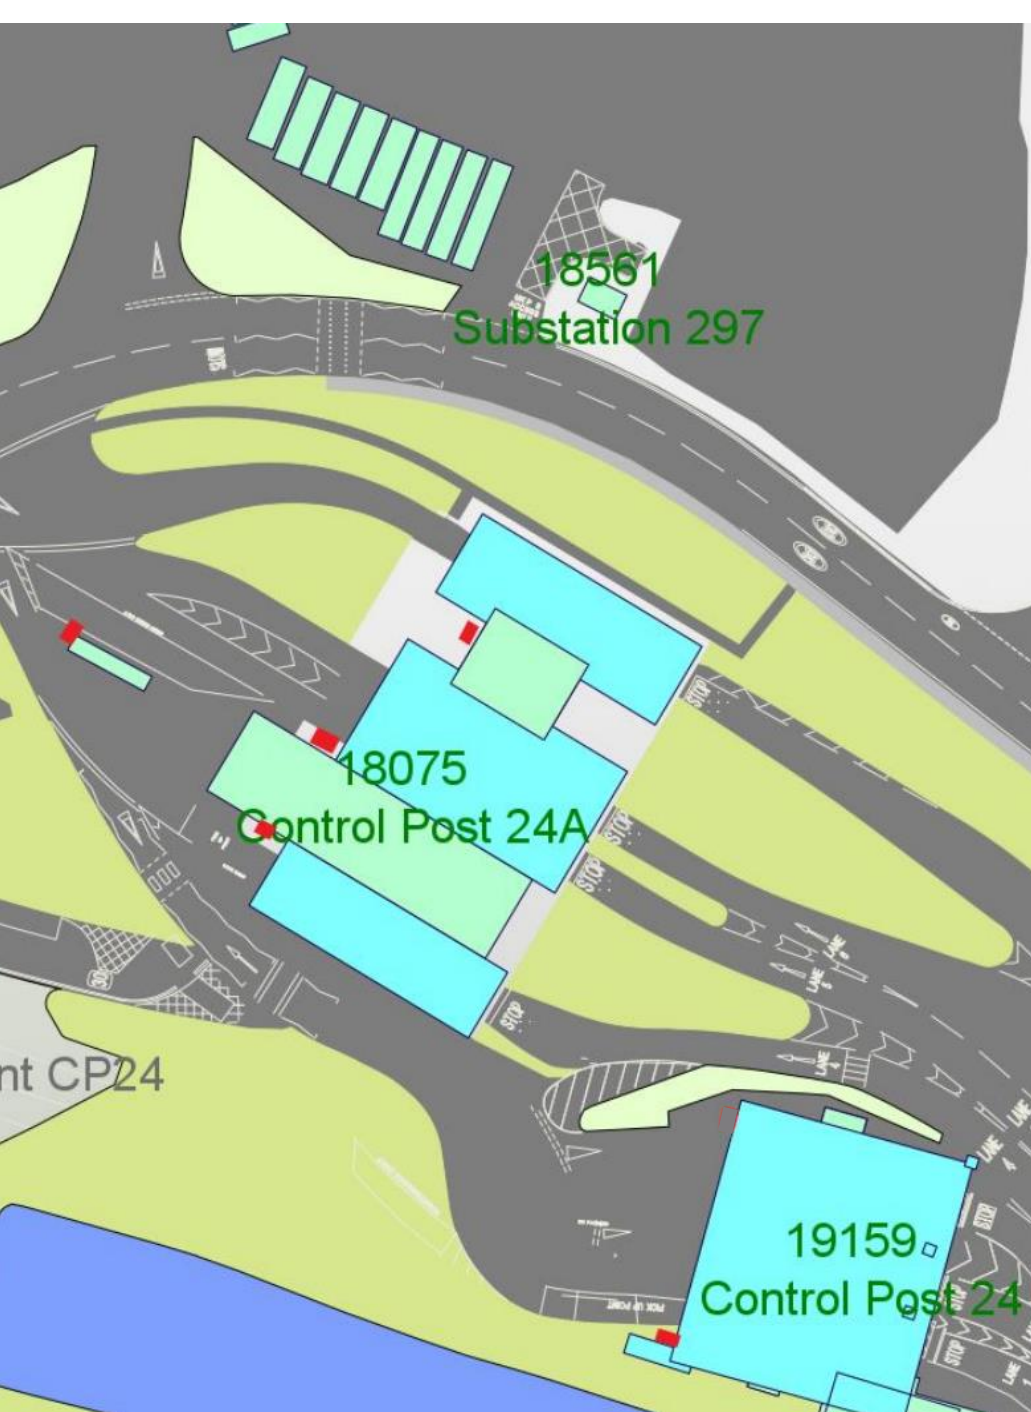

CONTROL POST 5

- Two salt bins are held within the Control Post, either side of the building.
- One salt bin is located at the exit turnstile.
- One salt bin is located adjacent to the terminal building, outside the GH offices and next to the safe walking route.

KEY
Salt bin 

CONTROL POST 8

- There are two salt bins located either side of the Control Post building.
- One salt bin is located at the bus stop.
- Two salt bins are placed either side of Building 1082; one on the North side in the car park, and the other on the South side, outside the Duty Manager's office.
- There is one salt bin outside the Border Force office at Building 820.
- One salt bin is situated on the safe walking route between CP8 and Building 1082.

CONTROL POST 19 / 20

- One salt bin is located next to the main Control Post 19 building.
- There is one salt bin next to the exit gate of Control Post 19.
- Two salt bins are located at Control Post 20; one next to the main Control Post building, and another next to Lane 3.
- There is also one salt bin at RVP-West (not pictured).

KEY

Salt bin 

CONTROL POST 24 / 24A

- Control Post 24A has two salt bins; one either side of the main Control Post building.
- One salt bin is located at the CP24A bus stop.
- There is one salt bin at the CP24A satellite building.
- At Control Post 24 there is one salt bin, which is located at Lane 1. There is a salt bin at the exit gate (not pictured).