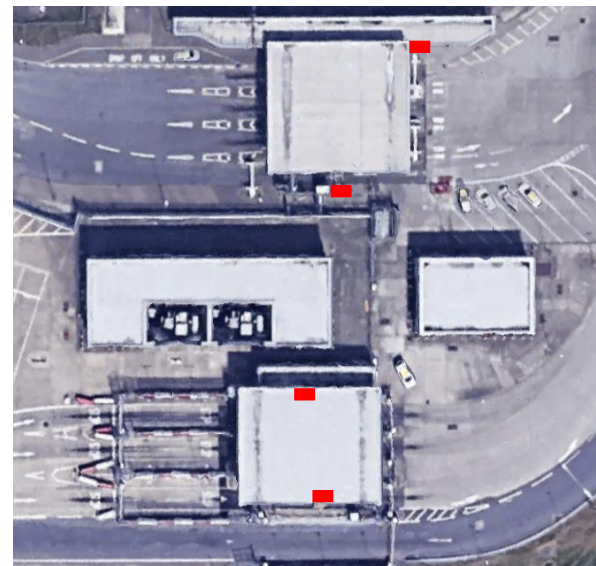

CONTROL POST 19 / 20

- One salt bin is located next to the main Control Post 19 building.
- There is one salt bin next to the exit gate of Control Post 19.
- Two salt bins are located at Control Post 20; one next to the main Control Post building, and another next to Lane 3.
- There is also one salt bin at RVP-West (not pictured).

KEY

Salt bin