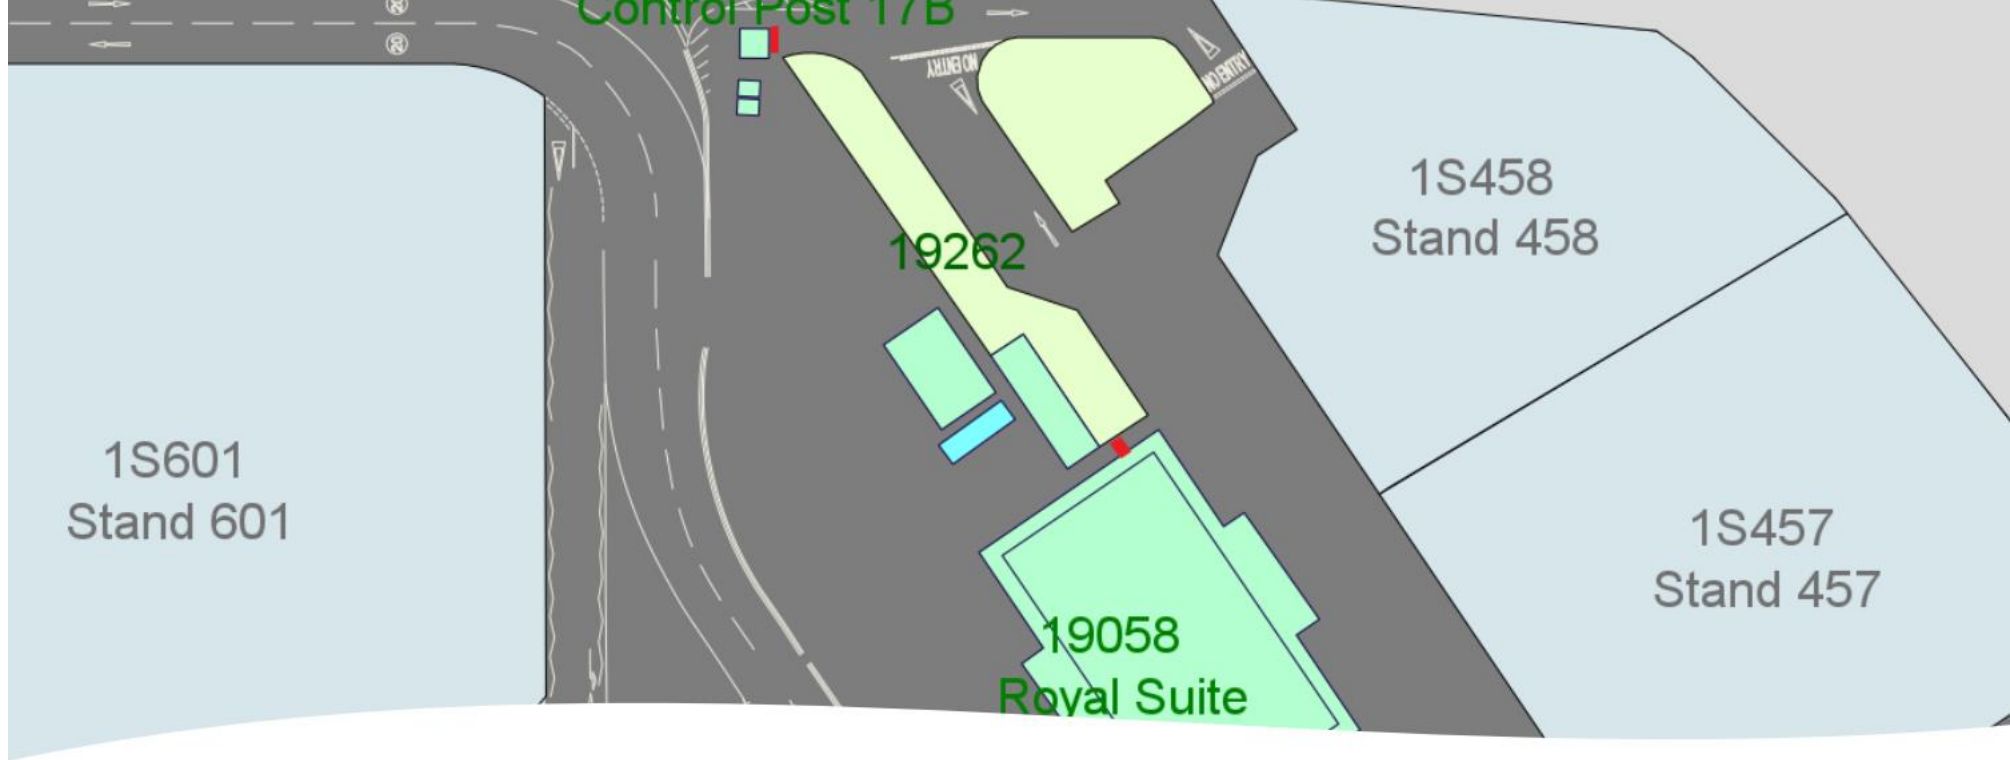

CONTROL POST 5

- Two salt bins are held within the Control Post, either side of the building.
- One salt bin is located at the exit turnstile.
- One salt bin is located adjacent to the terminal building, outside the GH offices and next to the safe walking route.

KEY
Salt bin 

KEY
Salt bin 

CONTROL POST 16

- There is one salt bin on the North-Western side of the Control Post building. This serves both the entry and the exit lanes.

KEY
Salt bin 

CONTROL POST 17B / ROYAL SUITE