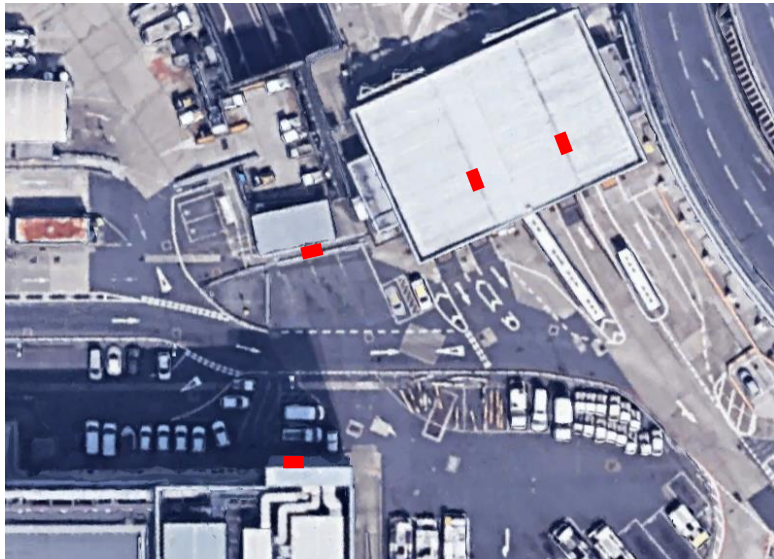

WINTER SELF-HELP LOCATIONS

2023-2024

TERMINALS AT A GLANCE

KEY

- HOSMU
- Prill
- Salt

TERMINAL SELF-HELP LOCATIONS

- The self-help locations in the terminals have either a HOSMU, a yellow bin containing bags of Prill, or a blue bin containing rock salt.
- At least every other stand has a form of self-help media on it.
- Rock salt is only positioned in areas where there is a high volume of pedestrian traffic.

CONTROL POST 5

- Two salt bins are held within the Control Post, either side of the building.
- One salt bin is located at the exit turnstile.
- One salt bin is located adjacent to the terminal building, outside the GH offices and next to the safe walking route.

KEY
Salt bin 

CONTROL POST 8

- There are two salt bins located either side of the Control Post building.
- One salt bin is located at the bus stop.
- Two salt bins are placed either side of Building 1082; one on the North side in the car park, and the other on the South side, outside the Duty Manager's office.
- There is one salt bin outside the Border Force office at Building 820.
- One salt bin is situated on the safe walking route between CP8 and Building 1082.

KEY
Salt bin 

CONTROL POST 10 / 10A

- There is one salt bin located outside the building at Control Post 10A.
- One salt bin can be found outside the Control Post 10 building.

CONTROL POST 12

- There is one salt bin located each side of the Control Post building.
- You can find one salt bin near to the exit turnstile, next to the smoking area.