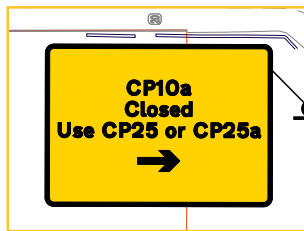

CP10A Closure

Heathrow

Control Post opening times

CP25

05:00 – 14:00hrs

3 x double-lanes
(time subject to change due to demand)

14:00 – 22:00hrs

2 x double-lanes
Lane 3 will be closed
(lanes subject to change)

22:00 – 05:00hrs

1 x single-lane
Lane 2 (middle lane)
will remain open
(lane subject to change)

CP25A

Open as normal

CP10

Open as normal

CP10A exit open
as normal

Hatched area outside CP10 – keep clear