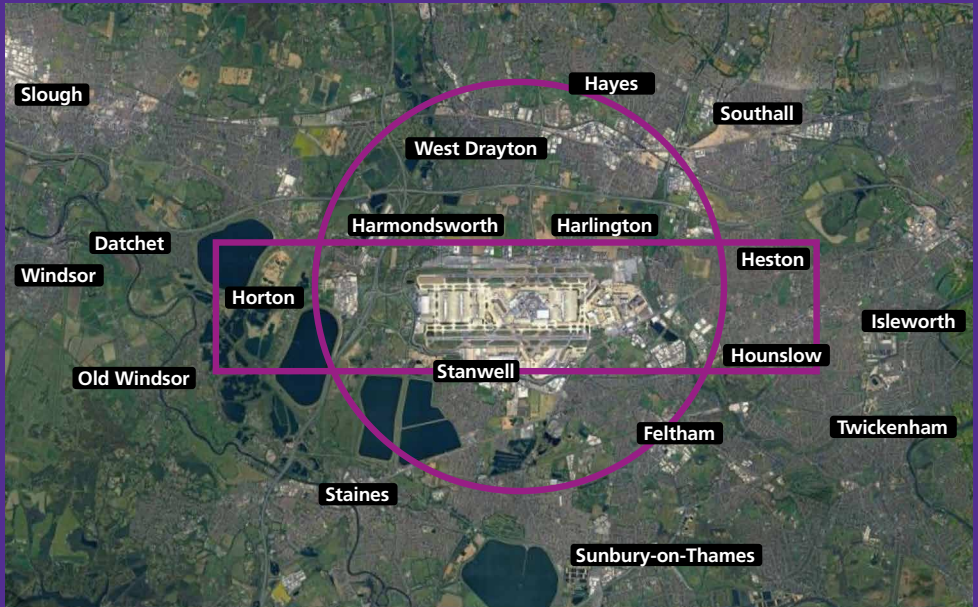

This map shows the area known as the Flight Restricted Zone (FRZ). Every airport has one.

At Heathrow Airport the FRZ has a 5km radius around the airport. It also extends far out beyond the end of our runways in order to add protection for aircraft taking off and landing.