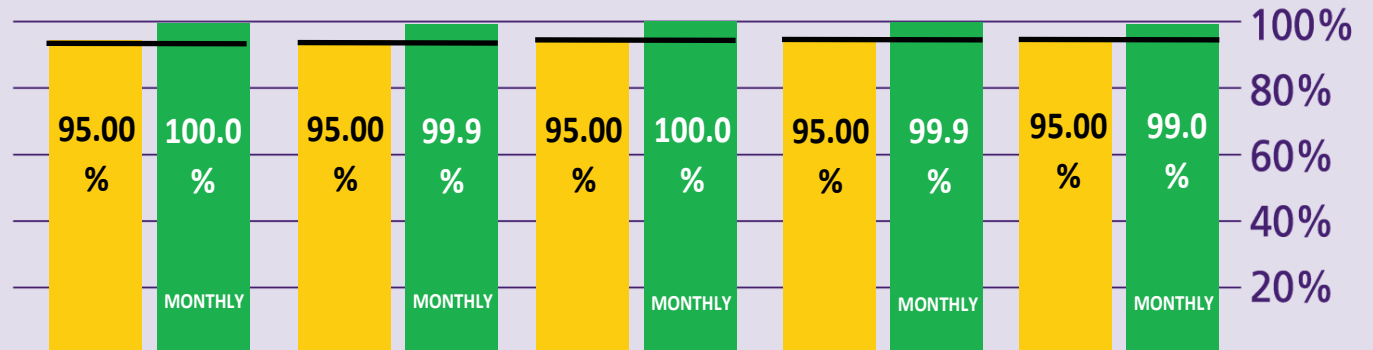

# How are Immigration Performing?

February 2015

## KEY TO PERFORMANCE

**Non-EEA Immigration**  
waiting time 45 mins  
queue < 45 mins

Based on 15min time periods measured

**EEA Immigration**  
waiting time 25 mins  
queue < 25 mins

Based on 15min time periods measured