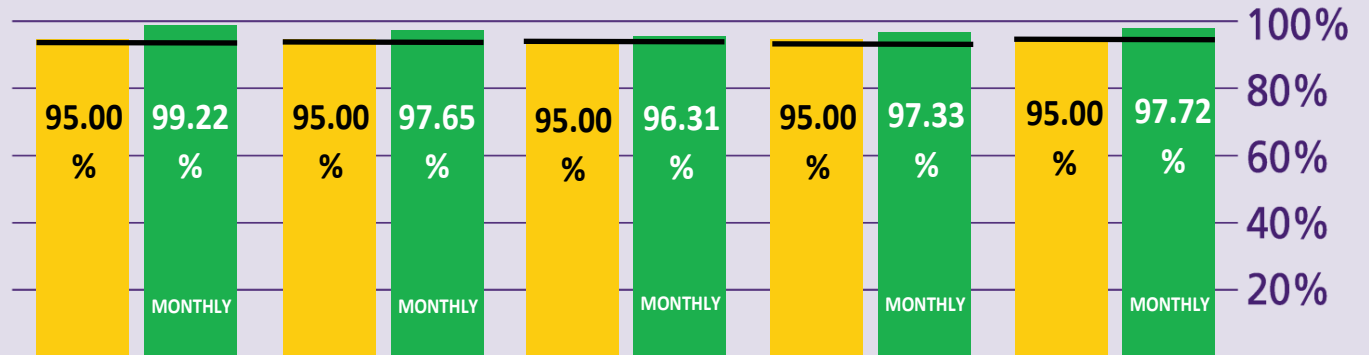

Terminal

2

Terminal

3

Terminal

4

Terminal

5

**Security waiting
time 5 mins**
queue < 5mins

Based on 15min time periods measured

**Security waiting
time 10 mins**
queue < 10mins

Based on 15min time periods measured