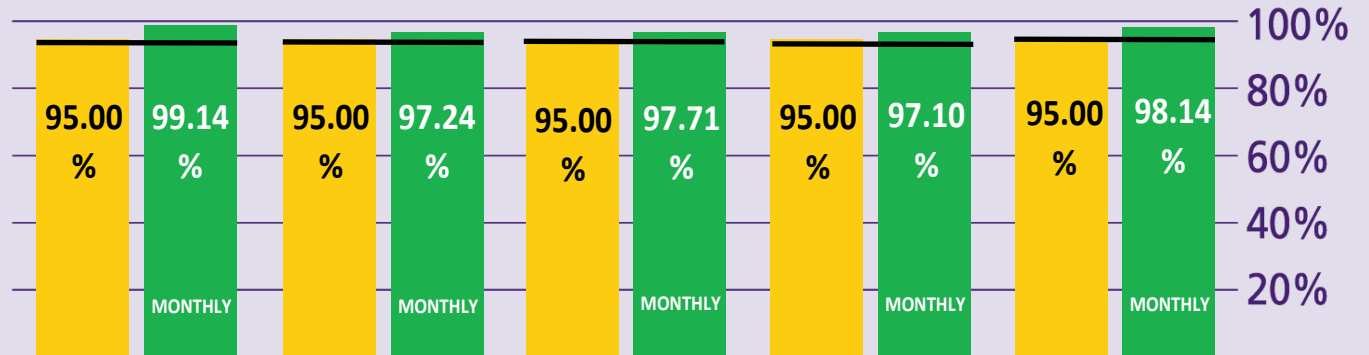

## KEY TO PERFORMANCE

TARGET

TARGET  
ACHIEVED

BELOW  
TARGET

Terminal

1

Terminal

2

### Security waiting time 5 mins

queue < 5mins

Based on 15min time periods measured