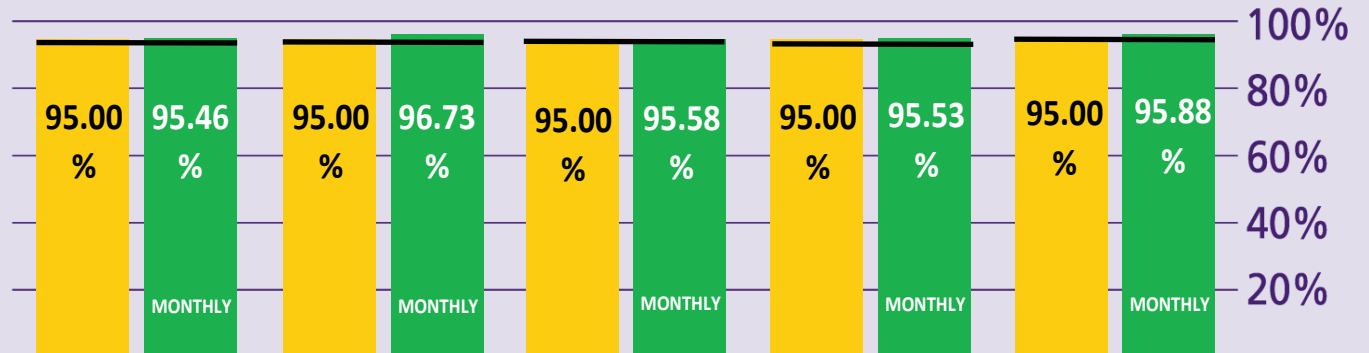

Terminal

2

Terminal

3

Terminal

4

Terminal

5

Security waiting time 5 mins

queue < 5mins

Based on 15min time periods measured

Security waiting time 10 mins

queue < 10mins

Based on 15min time periods measured