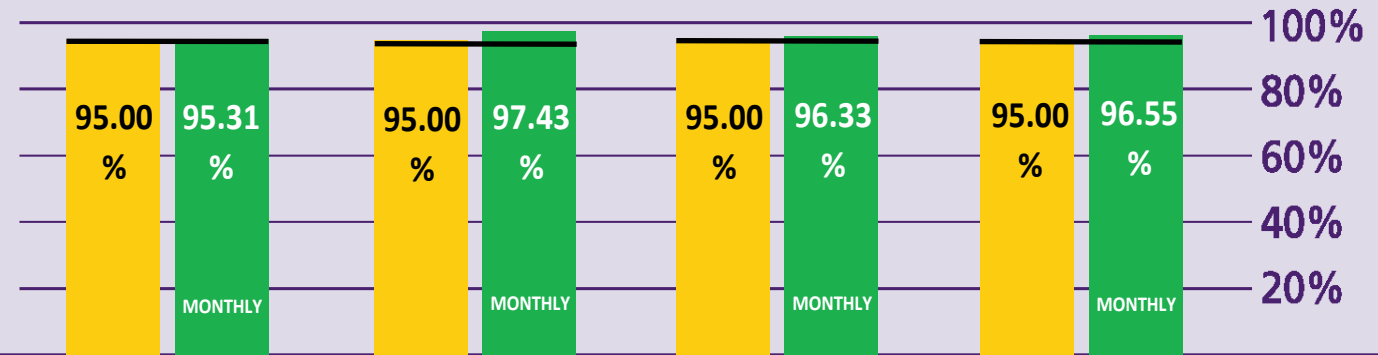

How are we performing?

April 2014

KEY TO PERFORMANCE

Security waiting time 5 mins
queue < 5mins

Based on 15min time periods measured

Security waiting time 10 mins
queue < 10mins

Based on 15min time periods measured