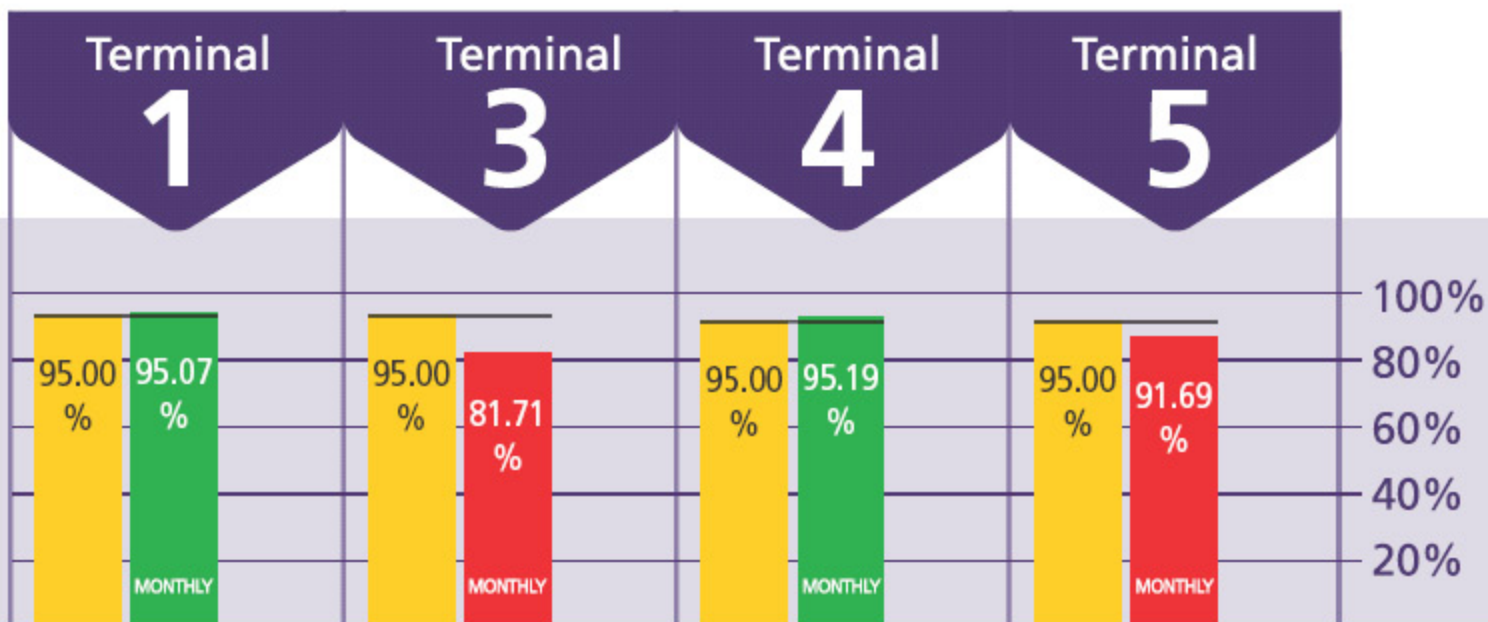

How are we performing?

June 2013

KEY TO PERFORMANCE

Security waiting time 5 mins
queue < 5mins

Based on 15min time periods measured

Security waiting time 10 mins
queue < 10mins

Based on 15min time periods measured