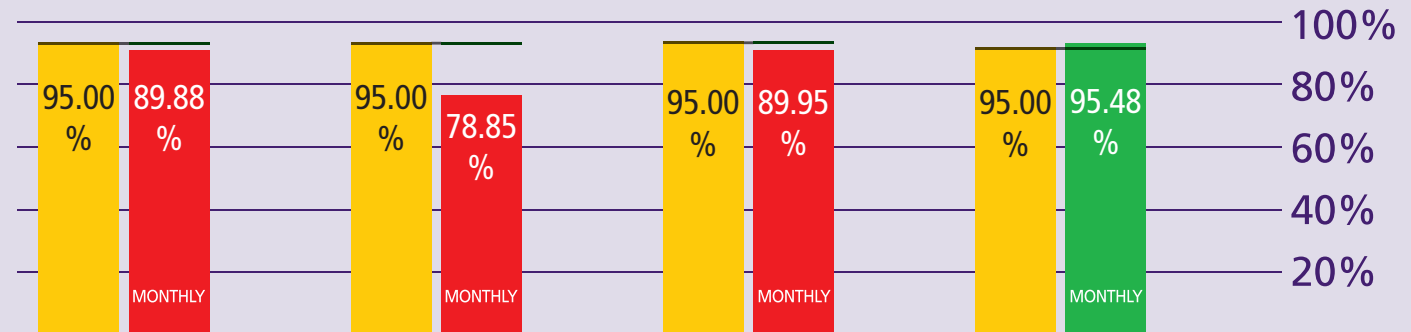

How are we performing?

March 2013

KEY TO PERFORMANCE

Security waiting time 5 mins
queue < 5mins

Based on 15min time periods measured

Security waiting time 10 mins
queue < 10mins

Based on 15min time periods measured