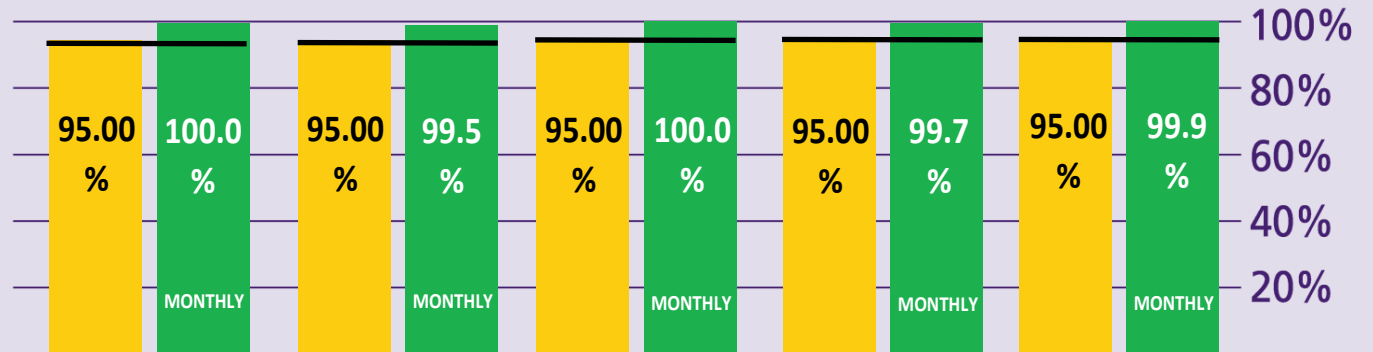

How are Immigration Performing?

April 2015

KEY TO PERFORMANCE

Non-EEA Immigration
waiting time 45 mins
queue < 45 mins

Based on 15min time periods measured

EEA Immigration
waiting time 25 mins
queue < 25 mins

Based on 15min time periods measured