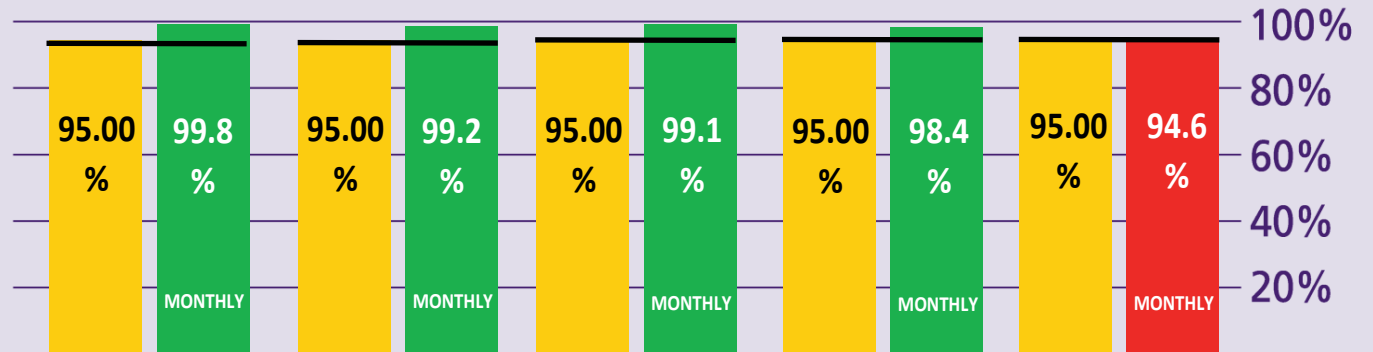

How are Immigration Performing?

September 2014

KEY TO PERFORMANCE

Non-EEA Immigration
waiting time 45 mins
queue < 45 mins

Based on 15min time periods measured

EEA Immigration
waiting time 25 mins
queue < 25 mins

Based on 15min time periods measured