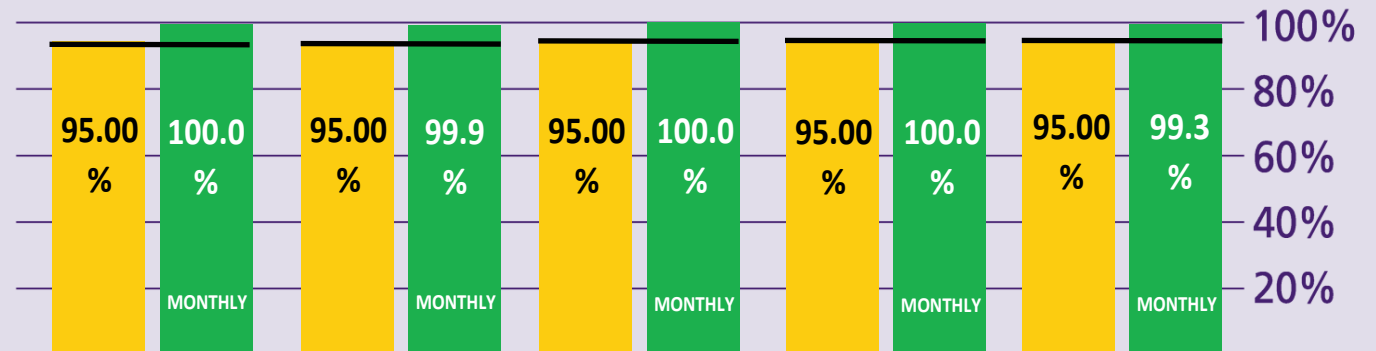

# How are Immigration Performing?

November 2014

## KEY TO PERFORMANCE

**Non-EEA Immigration**  
waiting time 45 mins  
queue < 45 mins

Based on 15min time periods measured

**EEA Immigration**  
waiting time 25 mins  
queue < 25 mins

Based on 15min time periods measured