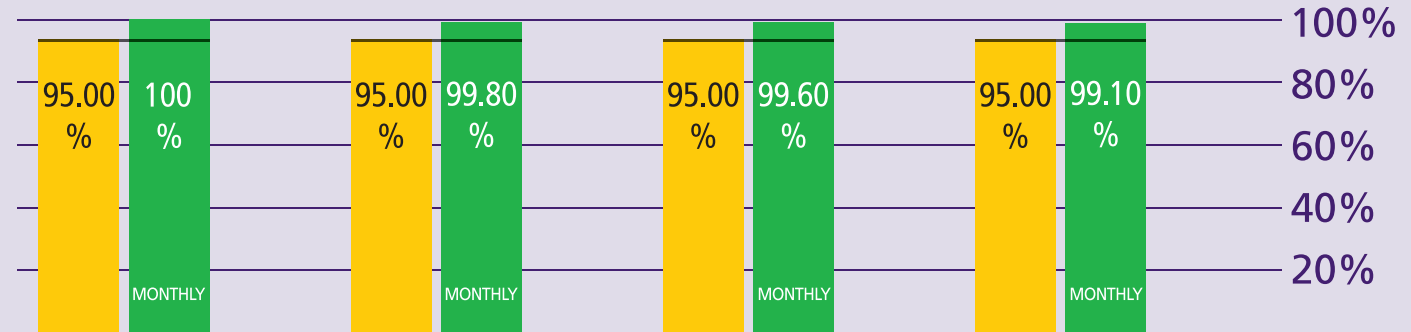

How are Immigration Performing?

March 2014

KEY TO PERFORMANCE

Non-EEA Immigration
waiting time 45 mins
 queue < 45 mins

Based on 15min time periods measured

EEA Immigration
waiting time 25 mins
 queue < 25 mins

Based on 15min time periods measured