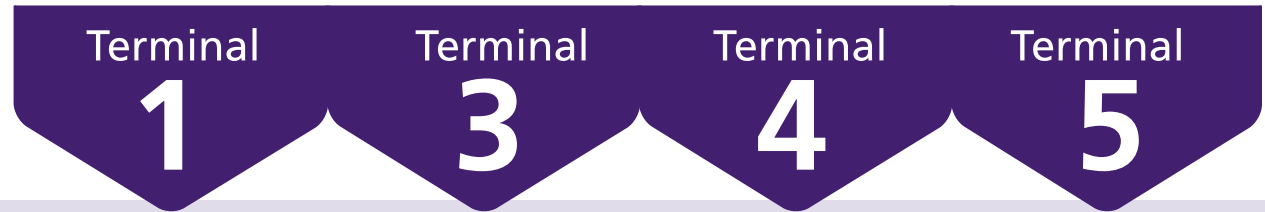

How are Immigration Performing?

March 2014

KEY TO PERFORMANCE

Non-EEA Immigration
waiting time 45 mins
 queue < 45 mins

Based on 15min time periods measured

EEA Immigration
waiting time 25 mins
 queue < 25 mins

Based on 15min time periods measured