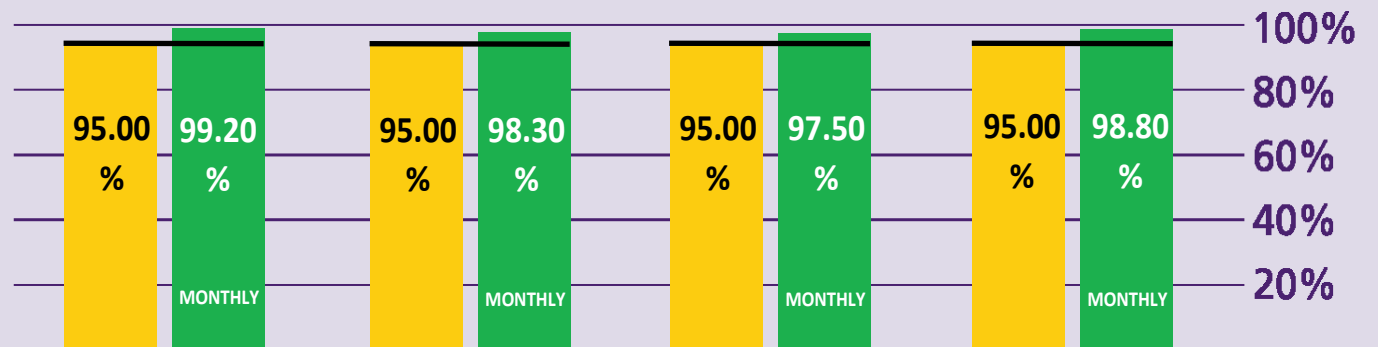

How are Immigration Performing?

April 2014

KEY TO PERFORMANCE

Non-EEA Immigration
waiting time 45 mins
queue < 45 mins

Based on 15min time periods measured

EEA Immigration
waiting time 25 mins
queue < 25 mins

Based on 15min time periods measured