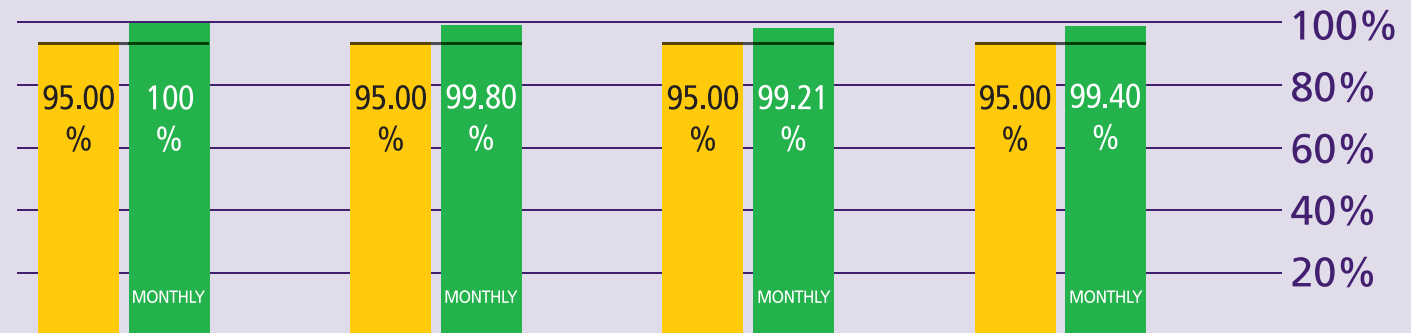

How are Immigration Performing?

February 2013

KEY TO PERFORMANCE

Non-EEA Immigration
waiting time 45 mins
queue < 45 mins

Based on 15min time periods measured

EEA Immigration
waiting time 25 mins
queue < 25 mins

Based on 15min time periods measured