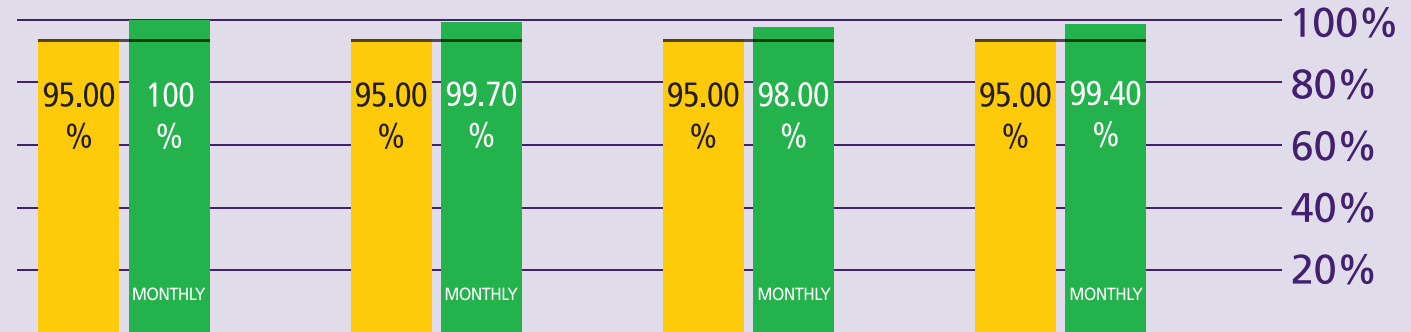

How are Immigration Performing?

August 2013

KEY TO PERFORMANCE

Non-EEA Immigration
waiting time 45 mins
 queue < 45 mins

Based on 15min time periods measured

EEA Immigration
waiting time 25 mins
 queue < 25 mins

Based on 15min time periods measured