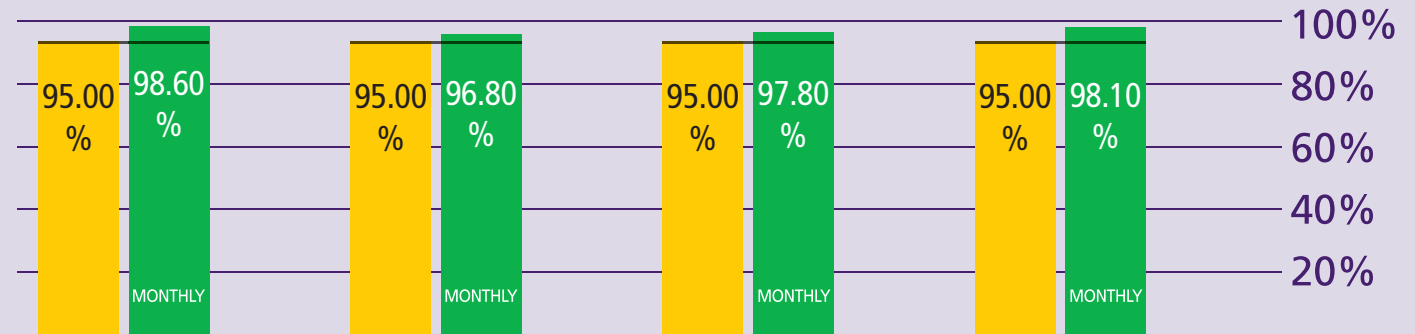

# How are Immigration Performing?

July 2012

## KEY TO PERFORMANCE

**Non-EEA Immigration**  
waiting time 45 mins  
queue < 45 mins

Based on 15min time periods measured

**EEA Immigration**  
waiting time 25 mins  
queue < 25 mins

Based on 15min time periods measured