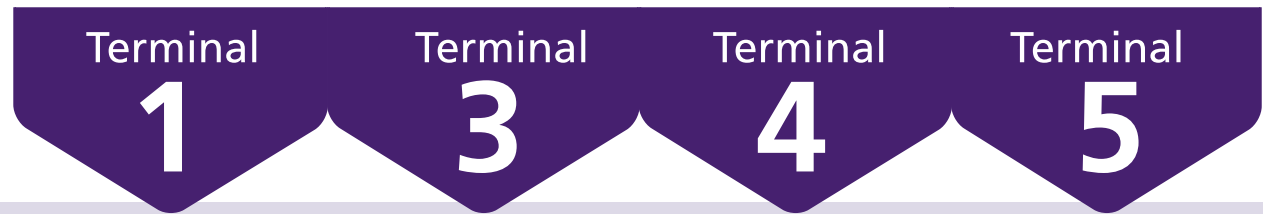

## KEY TO PERFORMANCE

**Non-EEA Immigration**  
waiting time 45 mins  
queue < 45 mins

Based on 15min time periods measured

**EEA Immigration**  
waiting time 25 mins  
queue < 25 mins

Based on 15min time periods measured