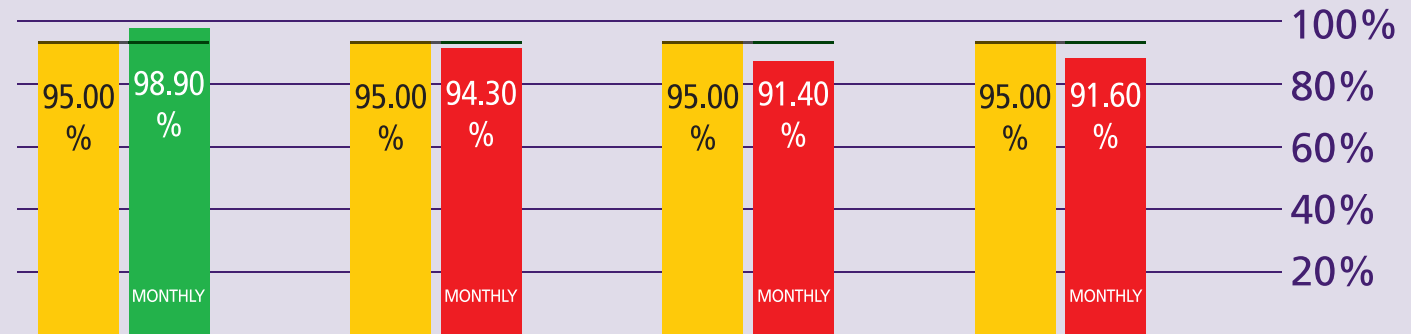

How are Immigration Performing?

May 2012

KEY TO PERFORMANCE

Non-EEA Immigration
waiting time 45 mins
queue < 45 mins

Based on 15min time periods measured

EEA Immigration
waiting time 25 mins
queue < 25 mins

Based on 15min time periods measured