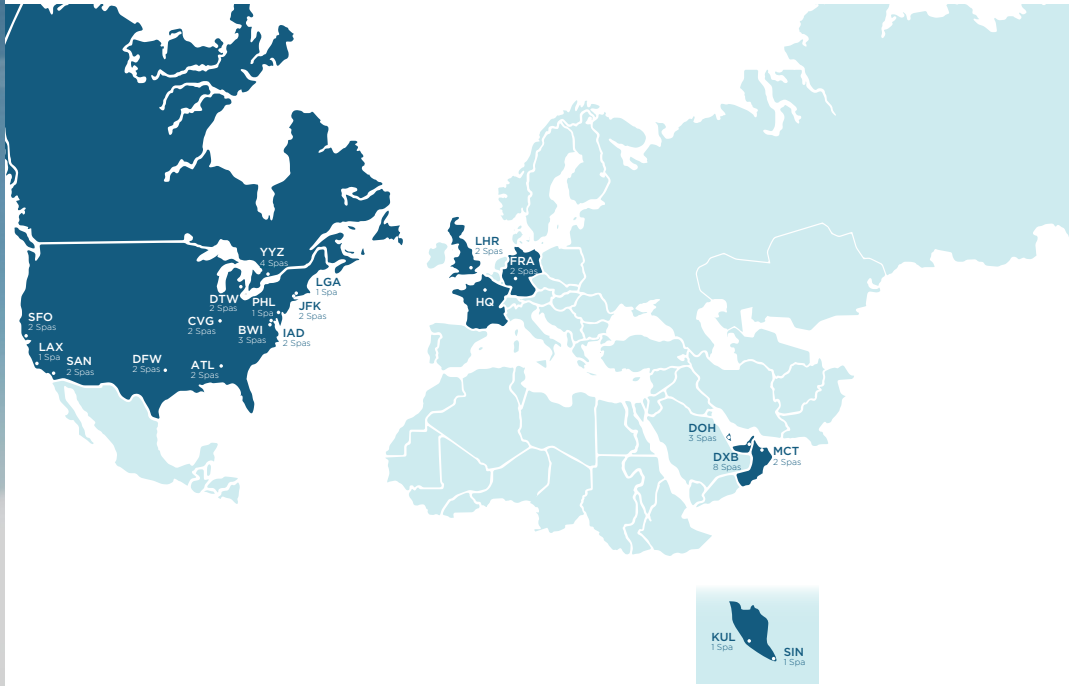

MASSAGES

NAIL CARE

BEAUTY

BE RELAX
— S P A —

OUR SPAS
ALL AROUND THE WORLD

Book 24 hours in advance on berelax.com

Let's keep in touch!

BE RELAX
— S P A —

Headquarters: 10, avenue de la Grande Armée
75017 Paris • France • Phone: +33 1 44 13 76 94

October 2021

A LA CARTE **WELLNESS**
FROM PARIS TO LONDON

BE RELAX
— S P A —

MASSAGES

CHAIR MASSAGE

				
15 min	20 min	30 min	40 min	60 min
GBP 30	GBP 35	GBP 49	GBP 75	GBP 85